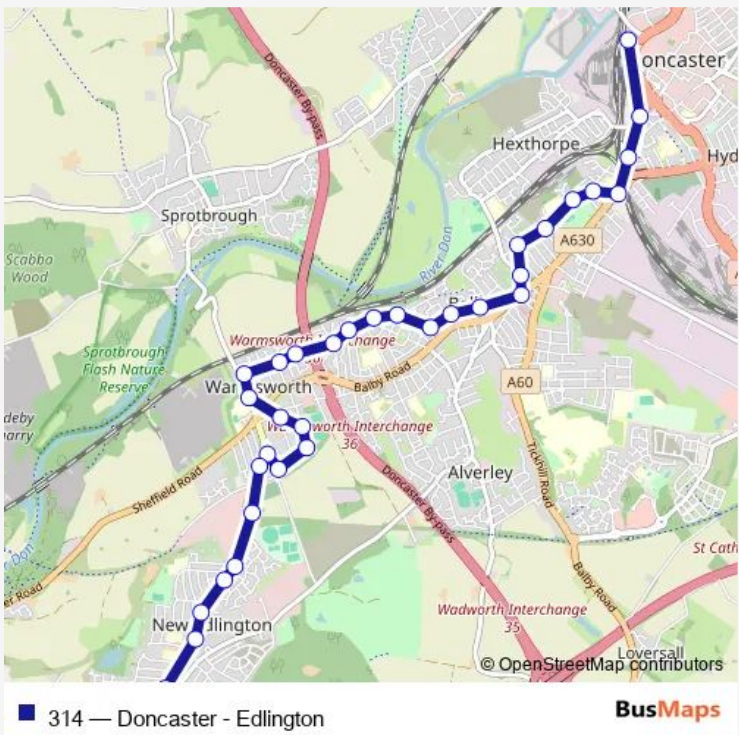

Bus 314 Doncaster - Edlington

[Go to website](#)

Direction
Doncaster Frenchgate Interchange/B8 — Howbeck Drive/Highbury Vale
34 stops
[Open route schedule](#)

- Doncaster Frenchgate Interchange/B8
- Cleveland Street/St James Street
- Cleveland Street/Burden Close
- Balby Road/Kelham Street
- Mansfield Road/Littlemoor Lane
- Littlemoor Lane/St James Gardens
- Florence Avenue/King Edward Road
- Florence Avenue/St Johns Road
- Greenfield Lane/High Road
- High Road/Furnival Road
- Thomson Avenue/Oswin Avenue
- Thomson Avenue/Dixon Crescent
- Smith Street/Anelay Road
- St Peters Road/Kenilworth Road
- St Peters Road/Waverley Avenue
- Church Lane/Melrose Close
- Church Lane/Guest Lane
- Tenter Lane/Coldstream Avenue
- Tenter Lane/Tenter Road
- Tenter Lane/Mill Lane
- Mill Lane/Cliff Crescent

Route schedule
Doncaster Frenchgate Interchange/B8 — Howbeck Drive/Highbury Vale

Monday	10:05-16:10
Tuesday	10:05-16:10
Wednesday	10:05-16:10
Thursday	10:05-16:10
Friday	10:05-16:10
Saturday	08:58-16:35
Sunday	—

Route info
Direction: Doncaster Frenchgate Interchange/B8
Stops: 34
Trip Duration: 0 hour 29 min