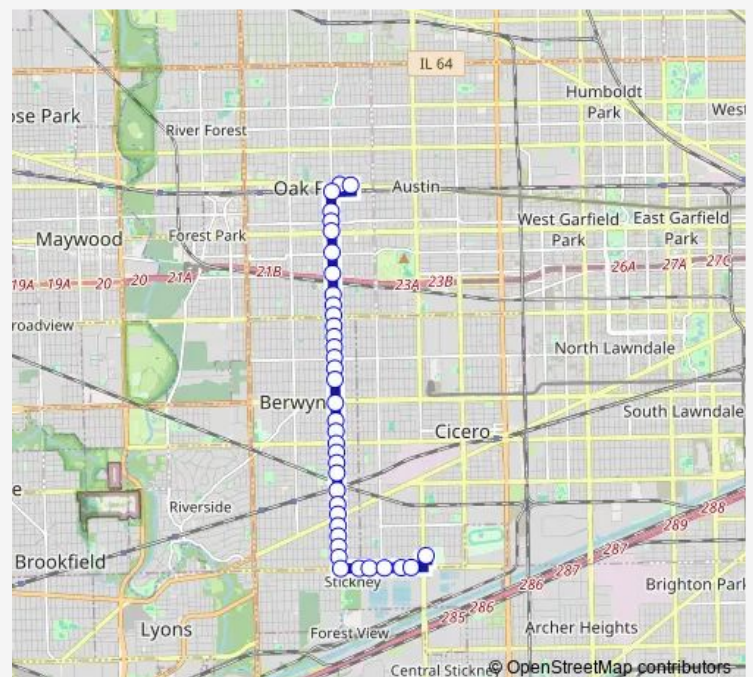

Ridgeland Ave & 27th St

Ridgeland Ave & 26th St

Ridgeland Ave & 25th St

Route schedule

Morton College — Lake St & Cuyler Ave

Monday 06:25-19:07

Tuesday 06:25-19:07

Wednesday 06:25-19:07

Thursday 06:25-19:07

Friday 06:25-19:07

Saturday 06:58-18:58

Sunday —

Route info

Direction: Morton College

Stops: 41

Trip Duration: 0 hour 24 min

Friday 06:00-19:47

Saturday 06:33-19:33

Sunday —

Route info

Direction: Lake St & Cuyler Ave

Stops: 38

Trip Duration: 0 hour 24 min

Ridgeland Ave & 33rd St

Saturday 05:58

Sunday —

Route info

Direction: Central Ave & 38th St

Stops: 41

Trip Duration: 0 hour 24 min

Ridgeland Ave & 16th St

Ridgeland Ave & 15th St