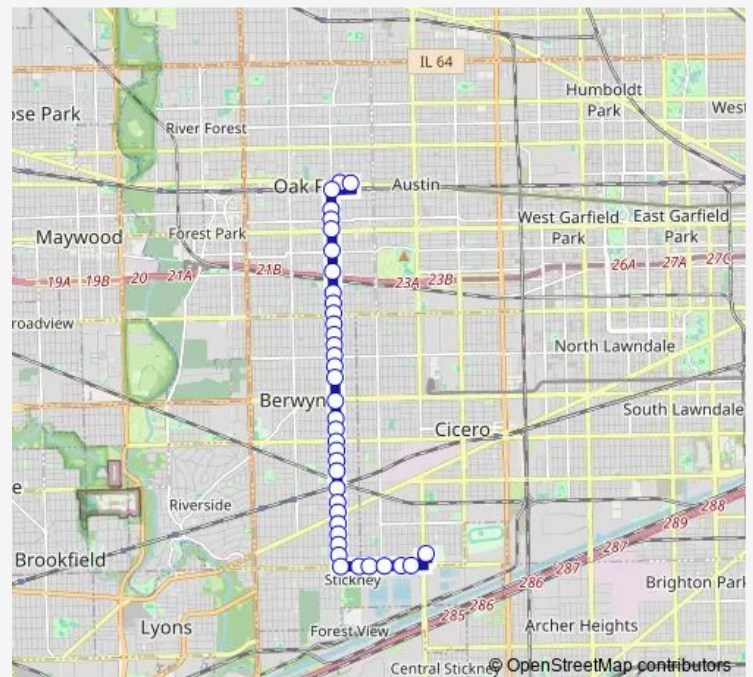

Ridgeland Ave & 27th St

Ridgeland Ave & 26th St

Ridgeland Ave & 25th St

Route schedule

Morton College — Lake St & Cuyler Ave

Monday 06:25-19:07

Tuesday 06:25-19:07

Wednesday 06:25-19:07

Thursday 06:25-19:07

Friday 06:25-19:07

Saturday 06:58-18:58

Sunday —

Route info

Direction: Morton College

Stops: 41

Trip Duration: 0 hour 24 min

Friday 06:00-19:47

Saturday 06:33-19:33

Sunday —

Route info

Direction: Lake St & Cuyler Ave

Stops: 38

Trip Duration: 0 hour 24 min

Ridgeland Ave & 33rd St

Saturday 05:58

Sunday —

Route info

Direction: Central Ave & 38th St

Stops: 41

Trip Duration: 0 hour 22 min

Ridgeland Ave & 16th St

Ridgeland Ave & 15th St