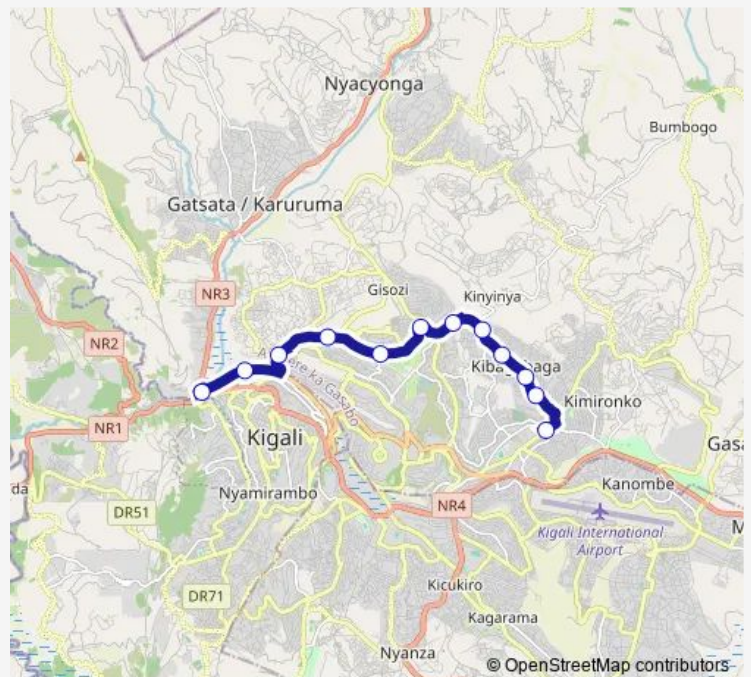

Friday 18:59

Saturday —

Sunday —

Route info

Direction: Nyabugogo - karama

Stops: 12

Trip Duration: 0 hour 41 min

314 — Rftc - Zone III and IV - 314

Direction

Kimironko- kibagabaga to nyabugogo taxi park — Nyabugogo taxi park

13 stops

[Open route schedule](#)

Kimironko- kibagabaga to nyabugogo taxi park

Unknown

Unknown

Unknown

kurubingo

Mukabuga taxi park

Unknown

Utextrwa taxi park

mugakiriro

Kinamba taxi park

Unknown

ku magare Taxi park

Saturday —

Sunday —

Route info

Direction: Kimironko- kibagabaga to nyabugogo taxi park

Stops: 13

Trip Duration: 0 hour 43 min

Direction

kimironko tax park — nyabugogo tax park