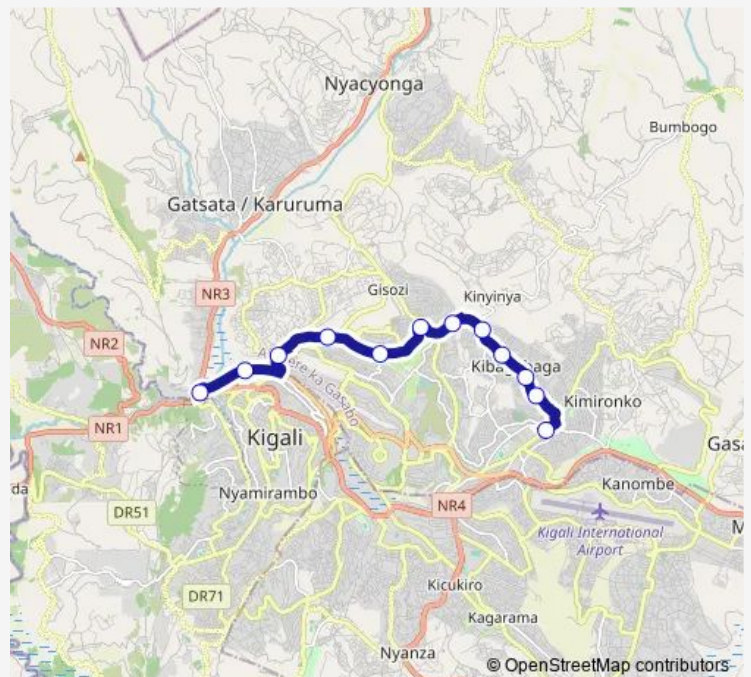

### Route schedule

Nyabugogo taxi park — Kimironko taxi park

Monday 18:59

Tuesday 18:59

Wednesday 18:59

Thursday 18:59

Friday 18:59

Saturday —

### Route info

Direction: Nyabugogo taxi park

Stops: 12

Trip Duration: 0 hour 41 min

314 — Rftc - Zone III and IV - 314

## Route info

Direction: Kimironko- kibagabaga to nyabugogo taxi park

Stops: 13

Trip Duration: 0 hour 43 min

**Direction**

kimironko tax park — nyabugogo tax park

13 stops

[Open route schedule](#)

## Route info

Direction: Nyabugogo. kinamba. gakinjiro. batsinda

Stops: 14

Trip Duration: 0 hour 48 min

314 Bus time schedules and route maps are available in an offline PDF at [busmaps.com](https://busmaps.com). Use the [busmaps.com](https://busmaps.com) website to see live bus times, train schedule or subway schedule, and step-by-step directions for all public transit in Kigali