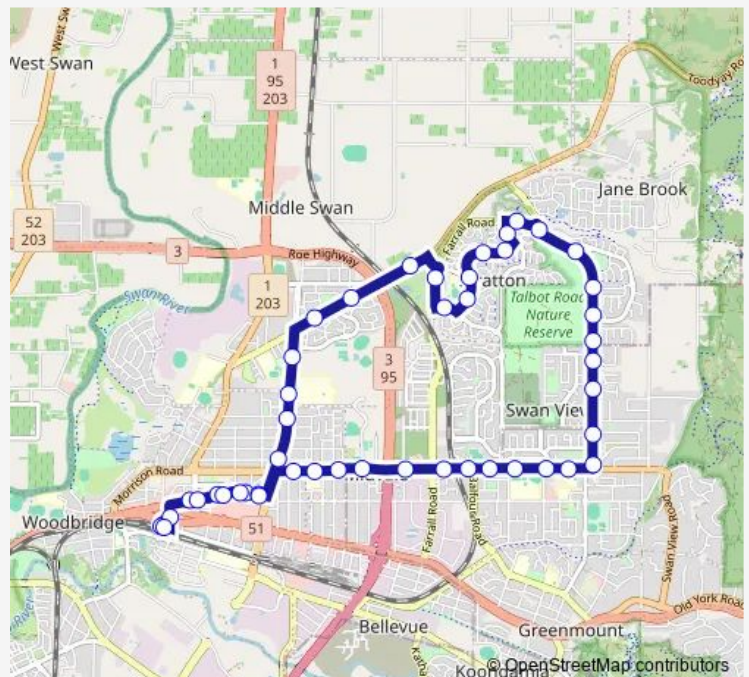

Farrall Rd After Tweed Ct

Talbot Rd After Farrall Rd

Route schedule

Midland Stn Stand 3 — Midland Stn Stand 1

Monday 05:45-23:15

Tuesday 05:45-23:15

Wednesday 05:45-23:15

Thursday 05:45-23:15

Friday 05:45-23:15

Saturday 05:38-23:14

Sunday 08:22-18:15

Route info

Direction: Midland Stn Stand 3

Stops: 46

Trip Duration: 0 hour 41 min

Talbot Rd After Calabrese St

Talbot Rd After Stratton Bvd

Talbot Rd Before Dongara Cir

Talbot Rd Before Oconnor Rd

Talbot Rd After Twin View

Talbot Rd After Eaglemont Dr

Talbot Rd After Kingsfield Av

Talbot Rd After Churchill Dr

Morrison Rd Before Fairfax Rd