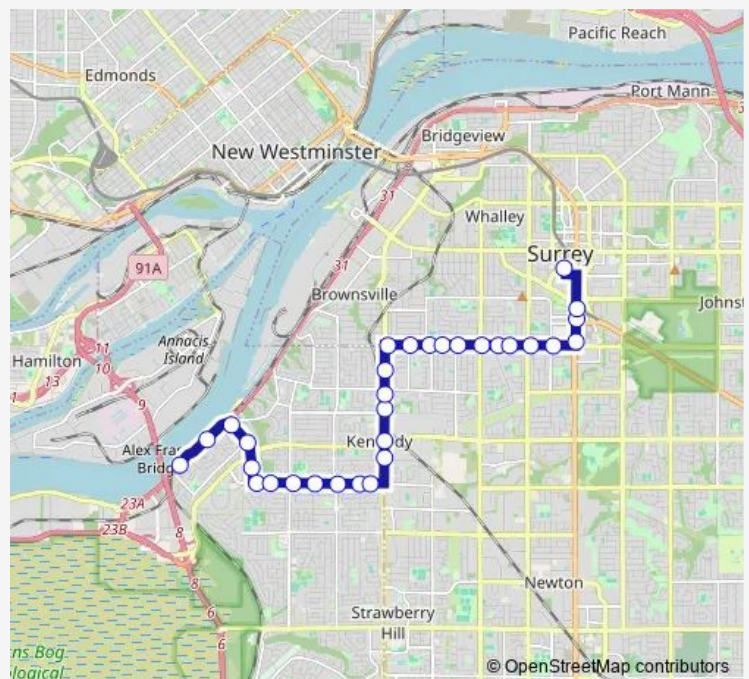

Eastbound 96 Ave @ 122 St

Eastbound 96 Ave @ 124 St

Eastbound 96 Ave @ 125 St

Route schedule

Eastbound River Rd @ Centre St — Surrey Central Station @ Bay 12

Monday 08:22-22:45

Tuesday 08:22-22:45

Wednesday 08:22-22:45

Thursday 08:22-22:45

Friday 08:22-22:45

Saturday —

Sunday —

Route info

Direction: Eastbound River Rd @ Centre St

Stops: 31

Trip Duration: 0 hour 45 min

Northbound King George Blvd @ Fraser Hwy

King George Station @ Bay 4

Surrey Central Station @ Bay 12

Direction

Eastbound 96 Ave @ Scott Rd — Southbound King George Blvd @ 94A Ave

12 stops

[Open route schedule](#)

Direction: Eastbound 96 Ave @ Scott Rd

Stops: 12

Trip Duration: 0 hour 12 min

Direction

Eastbound 96 Ave @ Scott Rd — Surrey Central Station @ Bay 14

14 stops

[Open route schedule](#)

Eastbound 96 Ave @ Scott Rd