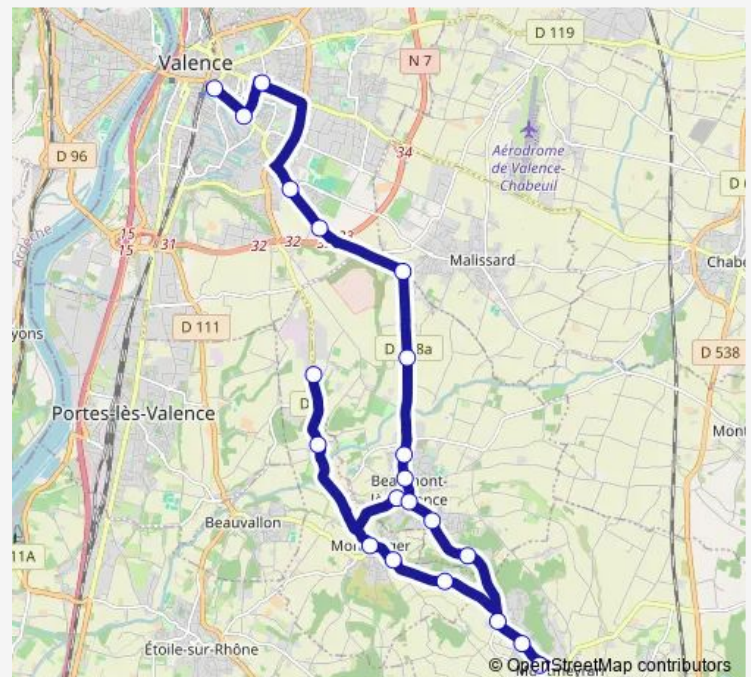

### Direction

Berthelot — Rebatieres

21 stops

[Open route schedule](#)

Berthelot

Camille Vernet

Valence Montplaisir

Grand Rousset

### Route schedule

Berthelot — Rebatieres

Monday 16:00

Tuesday 16:00

Wednesday —

Thursday 16:00

Friday 16:00

Saturday —

### Route info

Direction: Berthelot

Stops: 21

Trip Duration: 0 hour 49 min

314 — Ligne 300

314 Bus time schedules and route maps are available in an offline PDF at [busmaps.com](https://busmaps.com). Use the [busmaps.com](https://busmaps.com) website to see live bus times, train schedule or subway schedule, and step-by-step directions for all public transit in Valence