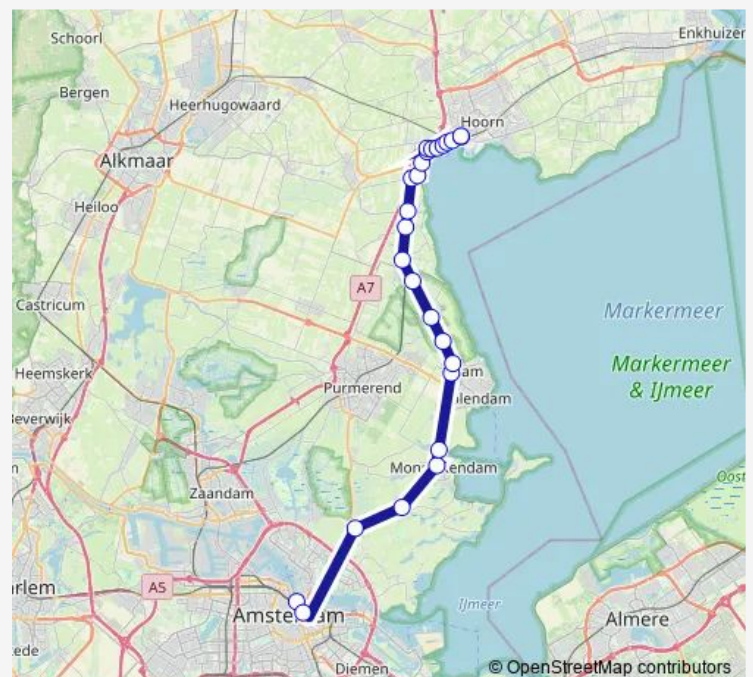

Schouw, Splitsing

Broek in Waterland, Broek in Waterland

Monnickendam, Bernhardbrug

Katwoude, Lagedijk

Edam, Busstation Edam

Edam, Technische School

Middelie, Riethoorneweg

Middelie, Klemweg

Hoorn, Verfmolen

Hoorn, Korenmolen

Hoorn, Houtzaagmolen

Route schedule

Amsterdam, Centraal Station — Hoorn, Station

Monday	05:31-01:06 ⁺¹
Tuesday	05:31-01:04 ⁺¹
Wednesday	05:31-01:04 ⁺¹
Thursday	05:31-01:06 ⁺¹
Friday	05:31-01:04 ⁺¹
Saturday	07:31-01:06 ⁺¹
Sunday	07:31-01:06 ⁺¹

Route info

Direction: Amsterdam, Centraal Station

Stops: 26

Trip Duration: 0 hour 54 min

■ 314 — Amsterdam Noord via Edam - Hoorn

Hoorn, Poolster

Hoorn, Astronautenweg

Hoorn, Zuiderkruisstraat

Hoorn, Station

Hoorn, Station

Direction

Amsterdam, Station Noord — Hoorn, Station

25 stops

[Open route schedule](#)

Amsterdam, Station Noord

Schouw, Splitsing