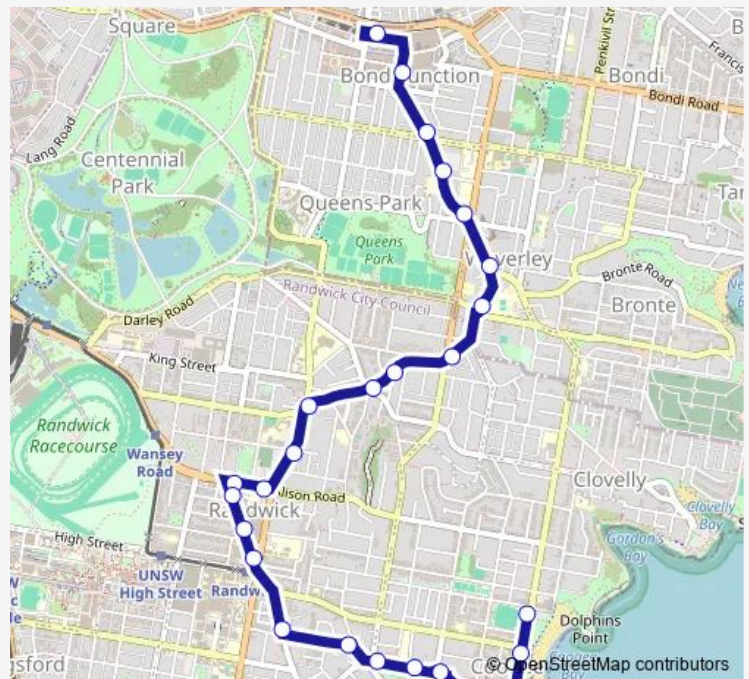

Perouse Rd At St Paul St

St Pauls St At Dudley St

Carr St Opp Baker Park

**Route schedule**

Bondi Junction Station, Stand K — Arden St Before Dolphin St

Monday	06:00-23:39
Tuesday	06:00-23:39
Wednesday	06:00-23:39
Thursday	06:00-23:39
Friday	06:00-23:39
Saturday	06:25-23:37
Sunday	06:43-23:07

**Route info**

Direction: Bondi Junction Station, Stand K

Stops: 26

Trip Duration: 0 hour 24 min

314 — Prepay-Only - Coogee to Bondi Junction via Randwick Junction

Carr St At Byron St

Carr St Opp Berwick St

Havelock Av At Asher St

Arden St At Carr St

Arden St At Coogee Bay Rd

Arden St Before Dolphin St

## Direction

Arden St Opp Coogee Bay Rd — Bondi Junction Station, Stand P

26 stops

[Open route schedule](#)

Arden St Opp Coogee Bay Rd

Arden St At Carr St

Havelock Av Opp Asher St

Carr St At Berwick St