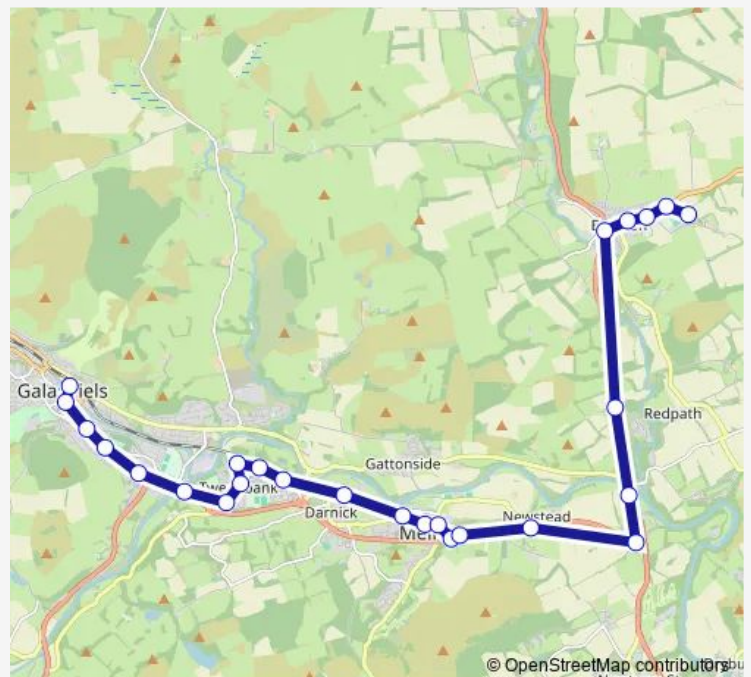

Leaderfoot Roundabout

Leaderfoot Bridge

Drygrange Nursing Home

Route schedule

Stance 8 — Earlston High School Campus

Monday 08:00-15:10

Tuesday 08:00-15:10

Wednesday 08:00-15:10

Thursday 08:00-15:10

Friday 08:00-12:45

Saturday —

Sunday —

Route info

Direction: Stance 8

Stops: 26

Trip Duration: 0 hour 35 min

■ 314

Melrose Road

South Croft Park

East Green nursery

The Old Sawmill

Earlston High School Campus

Direction

Earlston High School Campus — Stance 8

24 stops

[Open route schedule](#)

Earlston High School Campus

The Old Sawmill

East Green nursery

Melrose Road

Drygrange Nursing Home

Leaderfoot Bridge