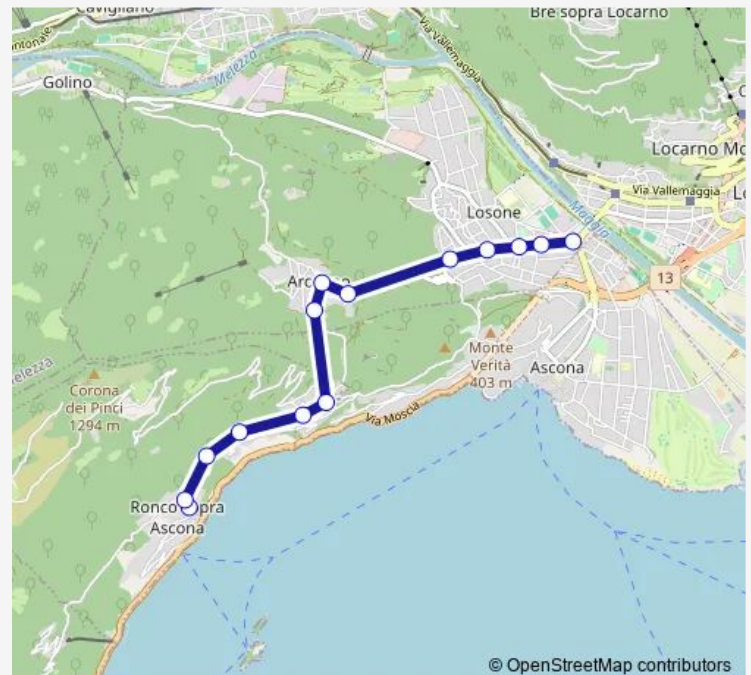

Bus 314 B 314

[Go to website](#)

Direction

Losone, Ponte Maggia — Ronco sopra Ascona, Chiesa

15 stops

[Open route schedule](#)

Losone, Ponte Maggia

Losone, Mercato Cattori

Losone, Agricola

Losone, Posta

Losone, ai Mulini

Arcegno, Altisio

Arcegno, Chiesa

Arcegno, Cruglio

Gruppaldo, cappella

Gruppaldo, Bivio

Livurcio

Ronco sopra Ascona, cimitero

Ronco sopra Ascona, Via Barcone

Ronco sopra Ascona, Posta

Ronco sopra Ascona, Chiesa

Route schedule

Losone, Ponte Maggia — Ronco sopra Ascona, Chiesa

Monday 06:18

Tuesday 06:18

Wednesday 06:18

Thursday 06:18

Friday 06:18

Saturday —

Sunday —

Route info

Direction: Losone, Ponte Maggia

Stops: 15

Trip Duration: 0 hour 15 min

■ 314 — B 314