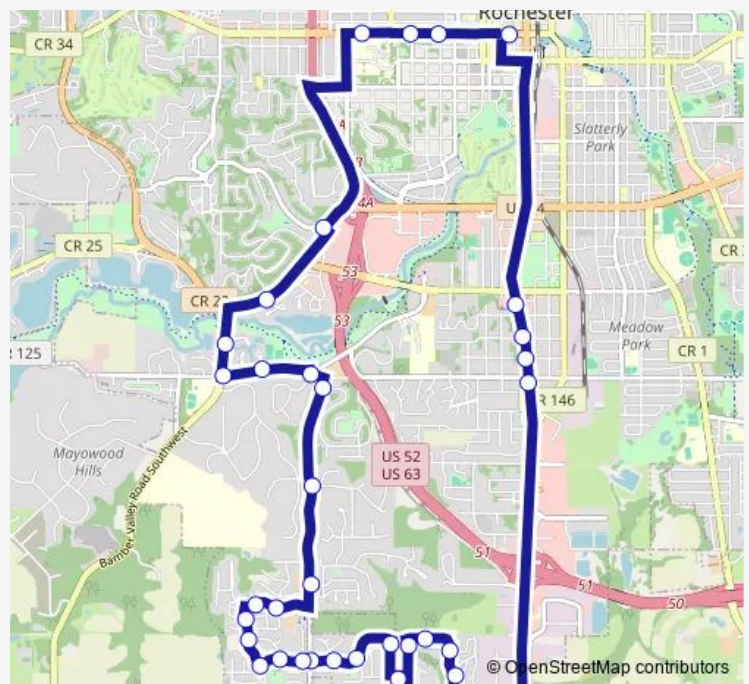

[Go to website](#)

Direction
Along Broadway Avenue South and South of 16th Street Southeast — Downtown Transit Center Station A
36 stops
[Open route schedule](#)

Along Broadway Avenue South and South of 16th Street Southeast

Broadway Avenue South and 18th Street Southwest

Broadway and 19th St. Southwest

Along Broadway Avenue Street South of 20th Street Southwest

40th Street Southwest and Willow Ridge Drive Southwest

Along Willow Heights Drive Southwest AND North OF 40th ST Southwest

Along Willow Heights Drive Southwest South of 37th St. Southwest

Willow Heights Drive Southwest and 37th St. Southwest

Along 36th St. Southwest and 7th Avenue Southwest

9th Avenue Southwest and 37th St. Southwest

9th Avenue Southwest and 39th St Southwest

10th Avenue Southwest and 38th St. Southwest

Along 11th Avenue Southwest and 37th St. Southwest

36th St. Southwest and Halling Place Southwest

Along 36th St. Southwest and Kelsey Lane Southwest

36th St. Southwest and 18th Avenue Southwest

Hart Dr. at Hart Ln Wb

Hart Dr. and Galileo Pl. Sw

Hart Dr. and Odyssey Dr. Sw

Route schedule

Along Broadway Avenue South and South of 16th Street Southeast — Downtown Transit Center Station A

Monday	05:09-08:19
Tuesday	05:09-08:19
Wednesday	05:09-08:19
Thursday	05:09-08:19
Friday	05:09-08:19
Saturday	—
Sunday	—

Route info

Direction: Along Broadway Avenue South and South of 16th Street Southeast

Stops: 36

Trip Duration: 0 hour 41 min

314 — Route 314 Am