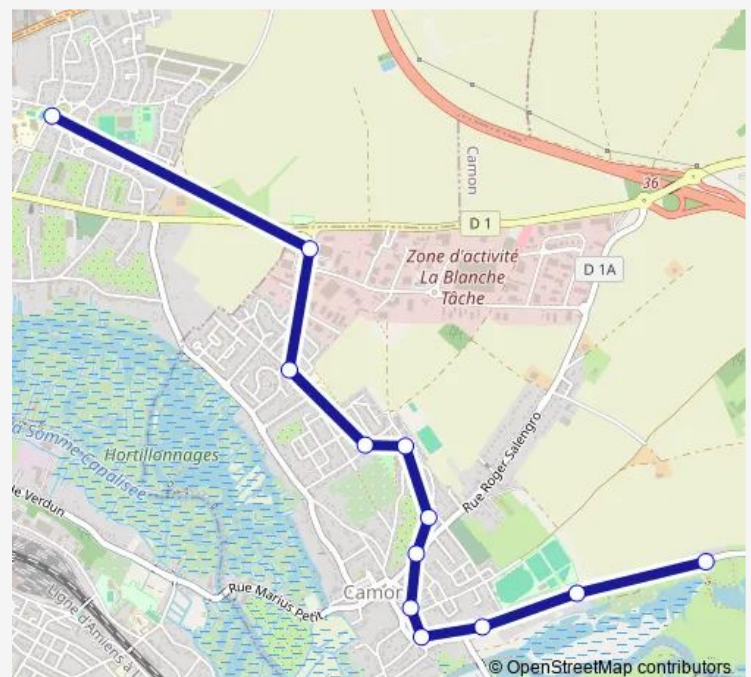

Tram T47 Ligne T47

[Go to website](#)

Direction

Collège J.Verne — Camon Miroir

14 stops

[Open route schedule](#)

Collège J.Verne

Blanche Tâche

La Tourelle

Paul Langevin

Louise Michel

Pl. Libertés

D. Casanova

La Vallée

Mairie de Camon

Edmond Marquis

R. Lefebvre

Gambier

Henri Barbusse

Camon Miroir

Route schedule

Collège J.Verne — Camon Miroir

Monday 12:10-16:40

Tuesday 12:10-16:40

Wednesday 12:10

Thursday 12:10-16:40

Friday 12:10-16:40

Saturday —

Sunday —

Route info

Direction: Collège J.Verne

Stops: 14

Trip Duration: 0 hour 17 min

■ T47 — Ligne T47