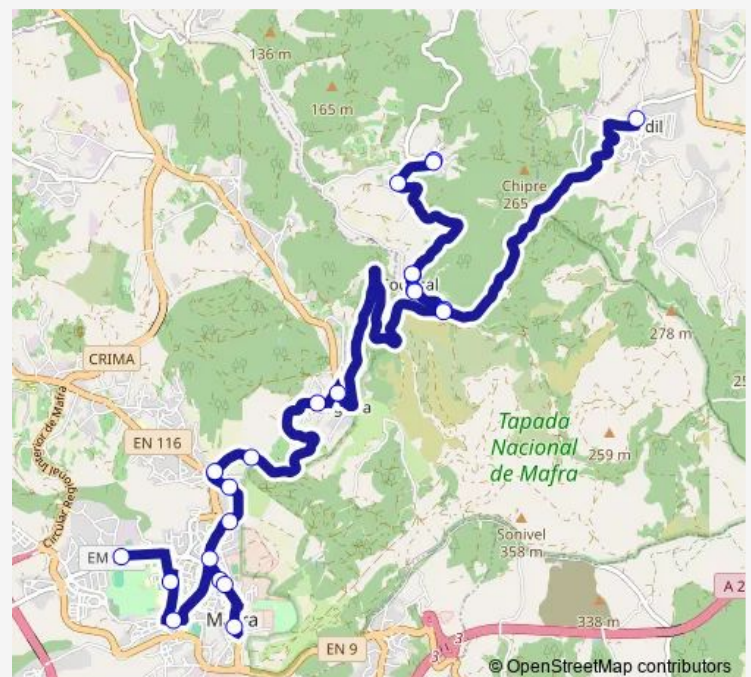

Monday 13:30

Tuesday 13:30

Wednesday 13:30

Thursday 13:30

Friday 13:30

Saturday —

Sunday —

Route info

Direction: Av Francisco Sá Carneiro (Pq Desportivo)

Stops: 23

Trip Duration: 0 hour 29 min

2913 — Mafra (Parque Desportivo) - Gradil

Codeçal (Tapada Nacional)

R Movimento Forças Armadas 33

2913 Bus time schedules and route maps are available in an offline PDF at busmaps.com. Use the busmaps.com website to see live bus times, train schedule or subway schedule, and step-by-step directions for all public transit in Mafra