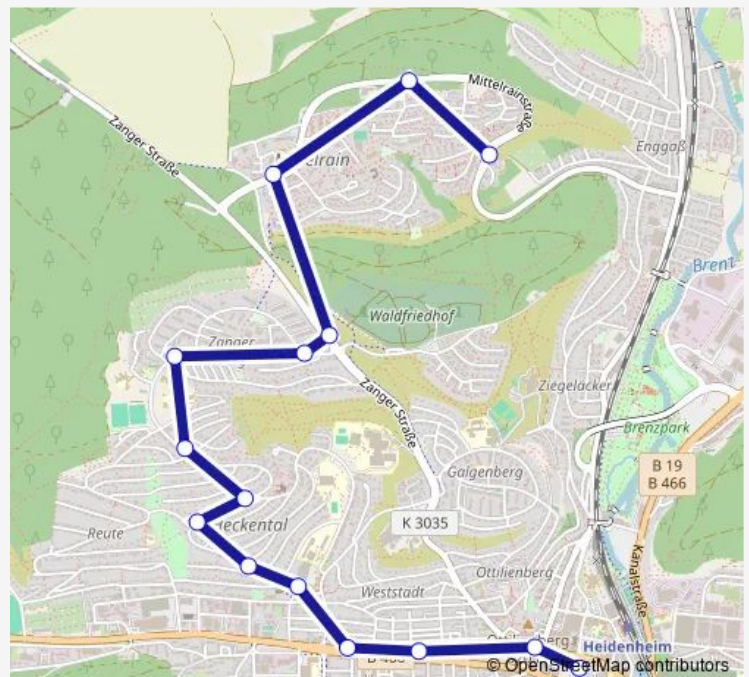

Bus 6a

[Go to website](#)

Direction

Heidenheim ZOB Am Bahnhof — Heidenheim ASR/Bsz

6 stops

[Open route schedule](#)

Heidenheim ZOB Am Bahnhof

Heidenheim Levillain Anlage

Heidenheim Olgastraße

Heidenheim Landratsamt

Heidenheim Mpg

Heidenheim ASR/Bsz

Route schedule

Heidenheim ZOB Am Bahnhof — Heidenheim ASR/Bsz

Monday 07:30

Tuesday 07:30

Wednesday 07:30

Thursday 07:30

Friday 07:30

Saturday —

Sunday —

Route info

Direction: Heidenheim ZOB Am Bahnhof

Stops: 6

Trip Duration: 0 hour 12 min

6a