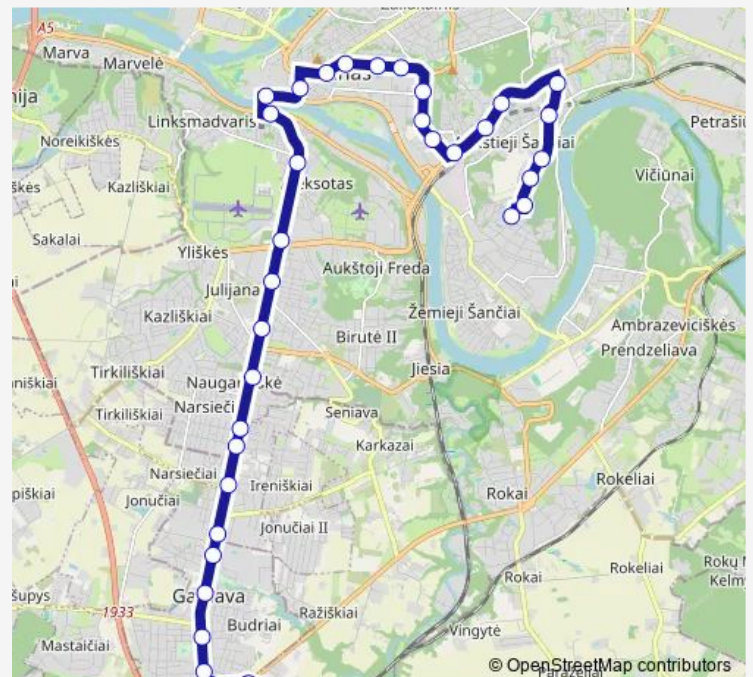

### Direction

undefined — undefined

0 stops

[Open route schedule](#)

### Route schedule

undefined — undefined

Monday —

Tuesday —

Wednesday —

Thursday —

Friday —

Saturday 06:19-07:16

### Route info

Direction:

Stops: 0

Trip Duration: — min

6A — Kauno ligoninė (Šančiai) - Garliava