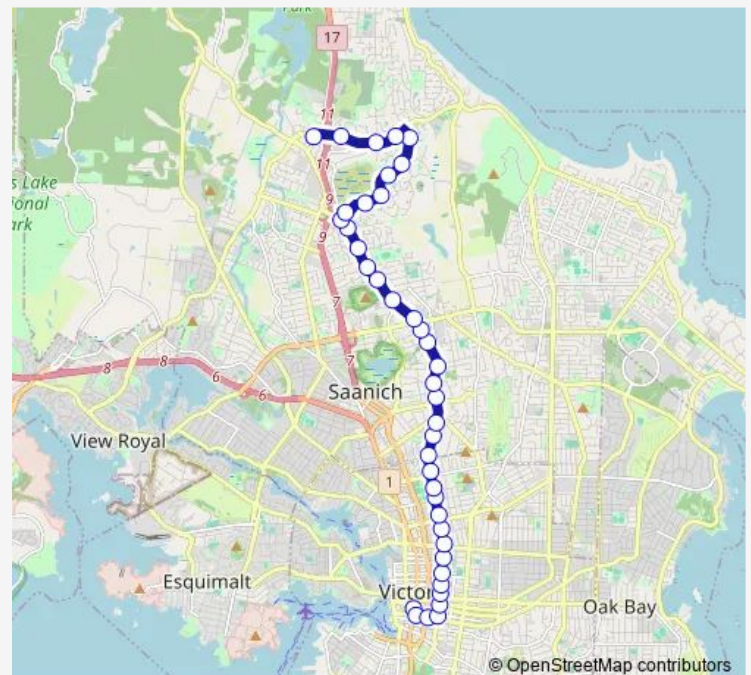

Saturday 06:38-23:55

Sunday 07:30-22:55

Route info

Direction: Douglas St at View St

Stops: 40

Trip Duration: 0 hour 33 min

Quadra St at Reynolds Rd

Quadra St at Mckenzie Ave South Side

Royal Oak Dr at Falaise Dr

Royal Oak Exch Bay B

Direction

Royal Oak Exch Bay C — Douglas St at View St

39 stops

[Open route schedule](#)

Royal Oak Exch Bay C

Royal Oak Dr at Falaise Cres

Route schedule

Royal Oak Exch Bay C — Douglas St at View St

Monday 05:58-22:55

Tuesday 05:58-22:53

Wednesday 05:58-22:53

Thursday 05:58-22:53

Friday 05:58-22:53

Saturday 06:49-22:55

Sunday 06:59-22:00

Route info

Direction: Royal Oak Exch Bay C

Stops: 39

Trip Duration: 0 hour 33 min

Quadra St at Inverness Rd

Quadra St at Tolmie Ave

Quadra St at Finlayson St