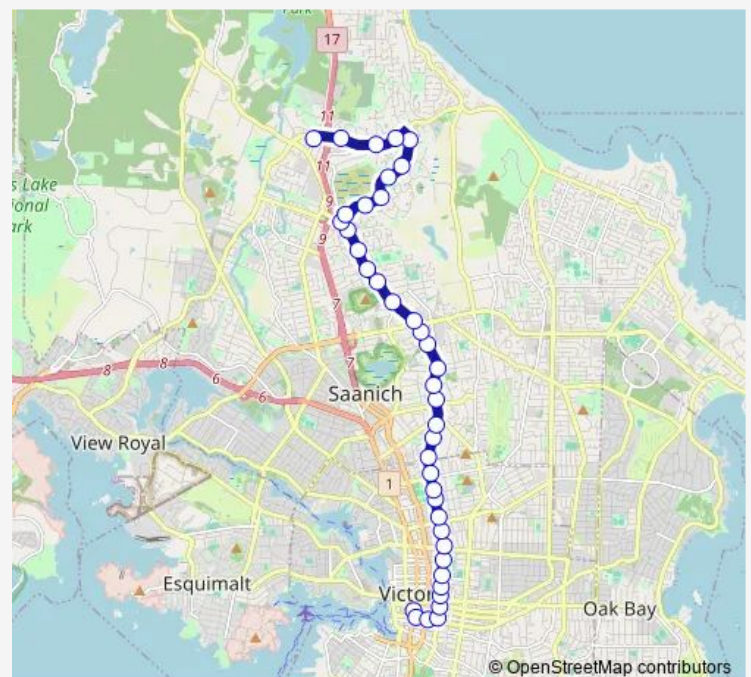

Quadra St at Palmer Rd

Route schedule

Douglas St at View St — Royal Oak Exch Bay B

Monday 05:58-23:50

Tuesday 05:58-23:50

Wednesday 05:58-23:50

Thursday 05:58-23:50

Friday 05:58-23:50

Saturday 06:38-23:55

Sunday 07:30-22:55

Route info

Direction: Douglas St at View St

Stops: 40

Trip Duration: 0 hour 36 min

6a — Royal Oak Exch / Downtown via Emily Carr

Quadra St at Reynolds Rd

Royal Oak Dr at Royal Oak Ave

Royal Oak Dr at Falaise Dr

Royal Oak Exch Bay B

Direction

Royal Oak Exch Bay C — Douglas St at View St

39 stops

[Open route schedule](#)

Royal Oak Exch Bay C

Saturday 06:49-22:55

Sunday 06:59-22:00

Route info

Direction: Royal Oak Exch Bay C

Stops: 39

Trip Duration: 0 hour 33 min

Quadra St at Inverness Rd

Quadra St at Tolmie Ave