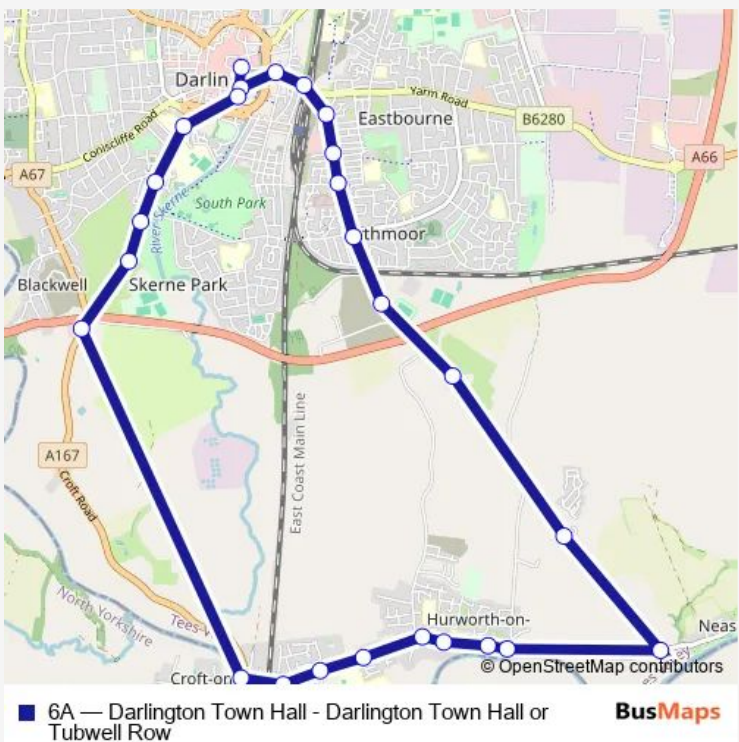

Bus 6A Darlington Town Hall - Darlington Town Hall or Tubwell Row

[Go to website](#)

Direction
 Town Hall — Tubwell Row

26 stops

[Open route schedule](#)

- Town Hall
- Hippodrome
- Darlington Rail Station Main Entrance
- St John's Crescent
- Matalan
- Neasham Rd Surgery
- Geneva Road
- Arena
- The Tawny Owl
- Skipbridge
- Neasham Village Entrance
- The Otter & Fish
- All Saints Church
- Hurworth House School
- Post Office
- Elmfield Road
- Avon Road
- Oxford Garage
- The Comet
- Bland's Corner Roundabout
- Blackwell Grange Hotel

Route schedule
 Town Hall — Tubwell Row

Monday	07:55-18:15
Tuesday	07:55-18:15
Wednesday	07:55-18:15
Thursday	07:55-18:15
Friday	07:55-18:15
Saturday	07:55-18:15
Sunday	—

Route info

Direction: Town Hall

Stops: 26

Trip Duration: 0 hour 29 min

South Park

Blackwell Lane

Sainsbury's

Leisure

Tubwell Row

6A Bus time schedules and route maps are available in an offline PDF at busmaps.com. Use the busmaps.com website to see live bus times, train schedule or subway schedule, and step-by-step directions for all public transit in Darlington