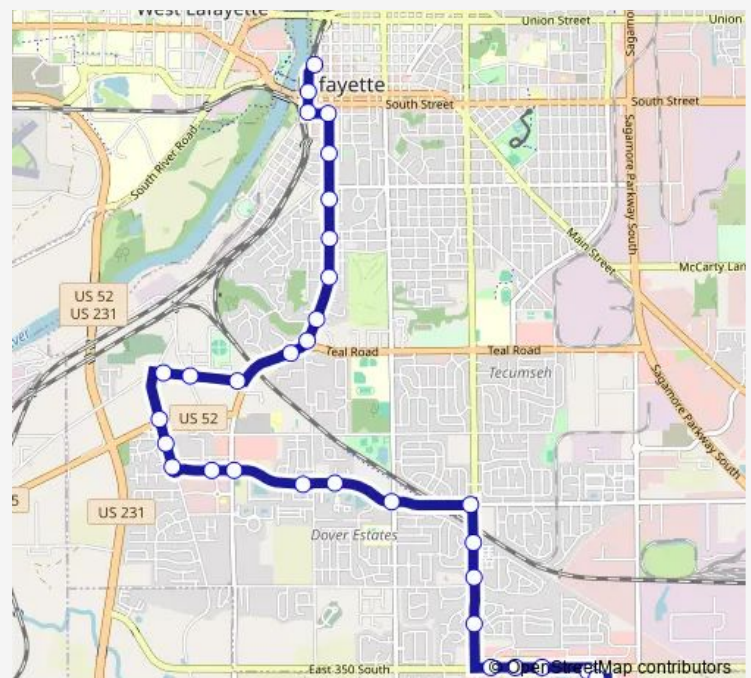

Old Romney Rd and Us52 / Sr25 (South of): Bus208

Old Romney Rd and Us52 / Sr25 (NE Corner): Bus214

Old Romney Rd & Elston Rd (SE Corner); Bus974

### Route schedule

Walmart (South Lafayette) (West of Entr): Bus893 — City-bus Center: Bus215

Monday 06:09-21:09

Tuesday 06:09-21:09

Wednesday 06:09-21:09

Thursday 06:09-21:09

Friday 06:09-21:09

Saturday 07:39-18:39

### Route info

Direction: Walmart (South Lafayette) (West of Entr): Bus893

Stops: 38

Trip Duration: 0 hour 36 min

6A — Fourth St

Elston Rd & Beck Ln (South side):Bus975

Elston Rd & Breckenridge St (SW of): Bus976