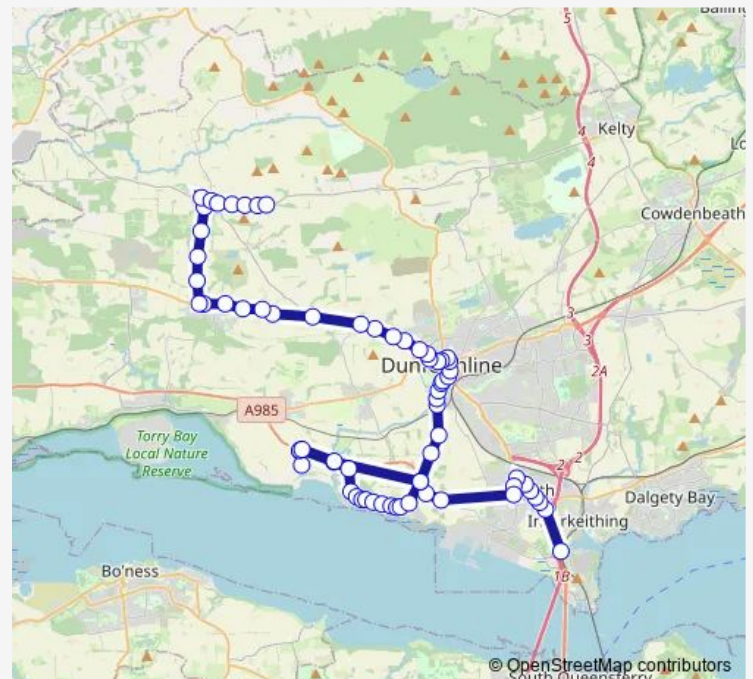

Thursday 19:43-23:55

Friday 19:43-23:55

Saturday 19:43-23:55

Sunday 08:50-23:55

Route info

Direction: Park & Ride

Stops: 69

Trip Duration: 1 hour 6 min

Route info

Direction: Turning Circle

Stops: 62

Trip Duration: 0 hour 58 min

Bus Station

Bus Station

Old Fire Station

James Street