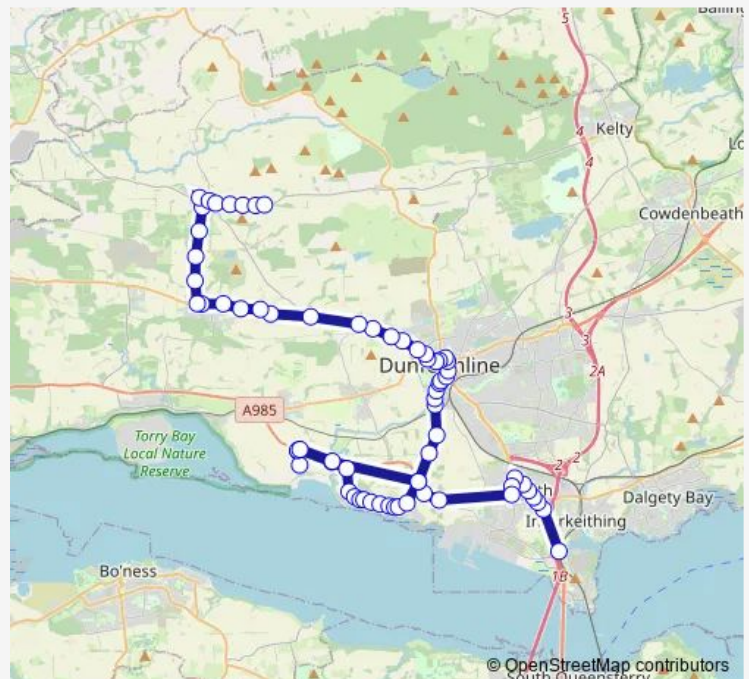

### Route schedule

Park & Ride — Turning Circle

Monday 19:43-23:55

Tuesday 19:43-23:55

Wednesday 19:43-23:55

Thursday 19:43-23:55

Friday 19:43-23:55

Saturday 19:43-23:55

### Route info

Direction: Park & Ride

Stops: 69

Trip Duration: 1 hour 6 min

■ 6A

The Green

Surgery

Main Road

## Route info

Direction: Turning Circle

Stops: 62

Trip Duration: 0 hour 58 min

Bus Station

Bus Station

Old Fire Station

James Street