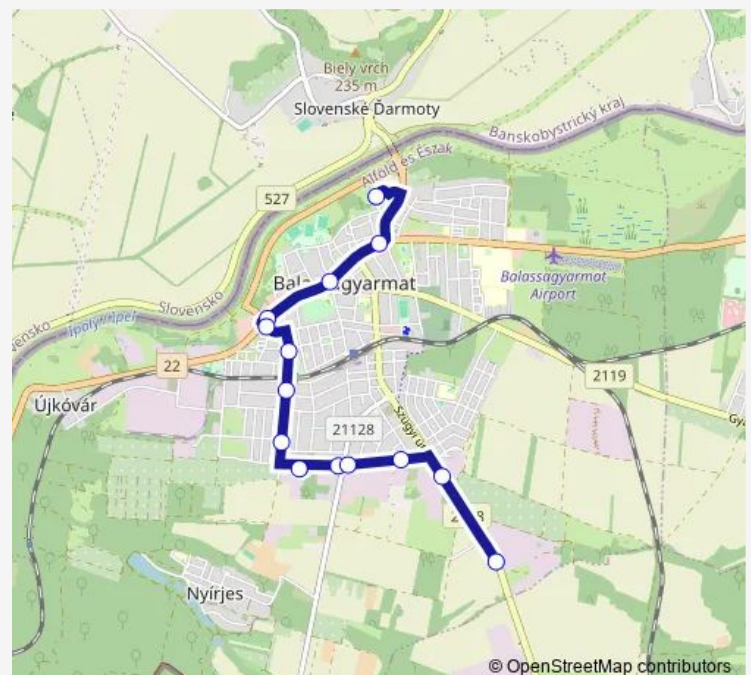

### Route schedule

Balassagyarmat, Kenessey Albert Kórház — Balassagyarmat, Mahle Kft.

Monday	05:25-21:25
Tuesday	—
Wednesday	—
Thursday	—
Friday	05:25-21:25
Saturday	05:25-21:25
Sunday	05:25-21:25

### Route info

Direction: Balassagyarmat, Kenessey Albert Kórház

Stops: 17

Trip Duration: 0 hour 20 min

## Route info

Direction: Balassagyarmat, Mahle Kft.

Stops: 17

Trip Duration: 0 hour 20 min

## Route info

Direction: Balassagyarmat, autóbusz-állomás

Stops: 14

Trip Duration: 0 hour 14 min

6a Bus time schedules and route maps are available in an offline PDF at [busmaps.com](https://busmaps.com). Use the [busmaps.com](https://busmaps.com) website to see live bus times, train schedule or subway schedule, and step-by-step directions for all public transit in Balassagyarmat