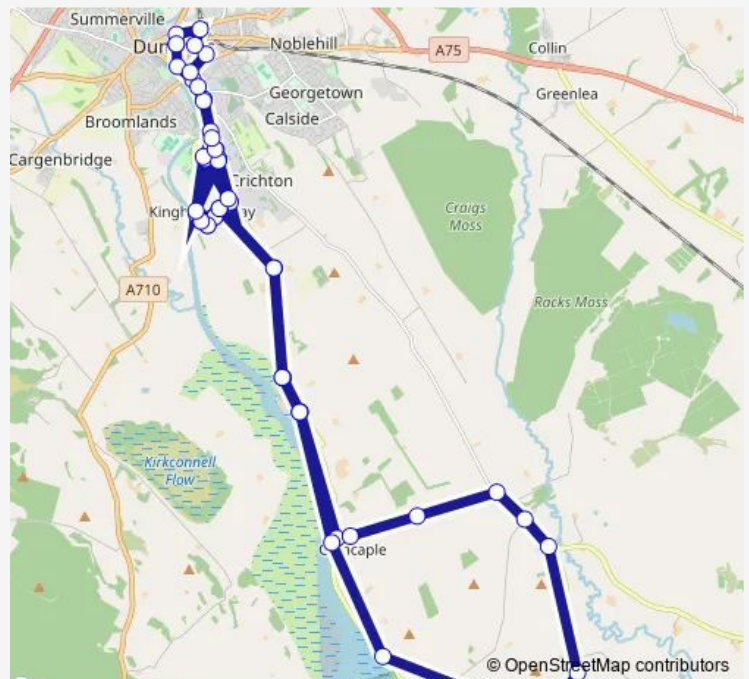

Direction

Great King St — Great King St

35 stops

[Open route schedule](#)

- Great King St
- Loreburne Centre 2
- St Michaels St
- Nithbank
- Castledykes Park
- Glencaple Avenue
- Main Gate
- Ladyfield
- Glencaple Avenue
- The Swan
- Millview
- The Park
- Laghall Court
- Glenholm Place
- Netherwood Mains
- Keltonbank
- Village
- Village
- Caerlaverock Primary
- Chapelhill
- Memorial

Route schedule

Great King St — Great King St

Monday	—
Tuesday	—
Wednesday	—
Thursday	—
Friday	—
Saturday	15:45
Sunday	—

Route info

Direction: Great King St

Stops: 35

Trip Duration: 0 hour 57 min

Byers Farm Rd End

Keltonbank

DG One A

Lovers Walk

Loreburn Street

Great King St

Direction

Great King St — DG One A

43 stops

Friday 14:50

Saturday —

Sunday —

Route info

Direction: Great King St

Stops: 43

Trip Duration: 0 hour 55 min

Village