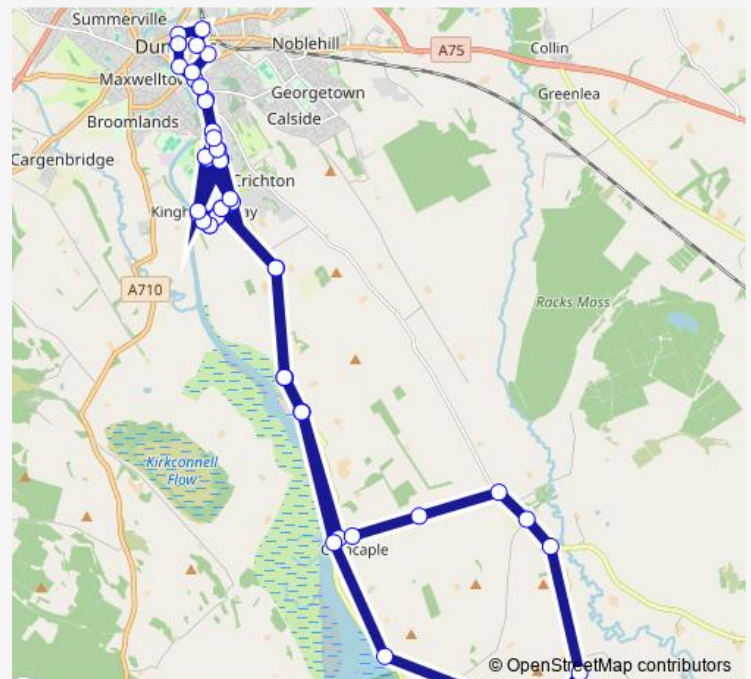

Memorial

Route schedule

Great King St — Great King St

Monday —

Tuesday —

Wednesday —

Thursday —

Friday —

Saturday 15:45

Sunday —

Route info

Direction: Great King St

Stops: 35

Trip Duration: 0 hour 57 min

Byers Farm Rd End

Shelter

DG One A

Lovers Walk

Loreburn Street

Great King St

Direction

Great King St — DG One A

43 stops

[Open route schedule](#)