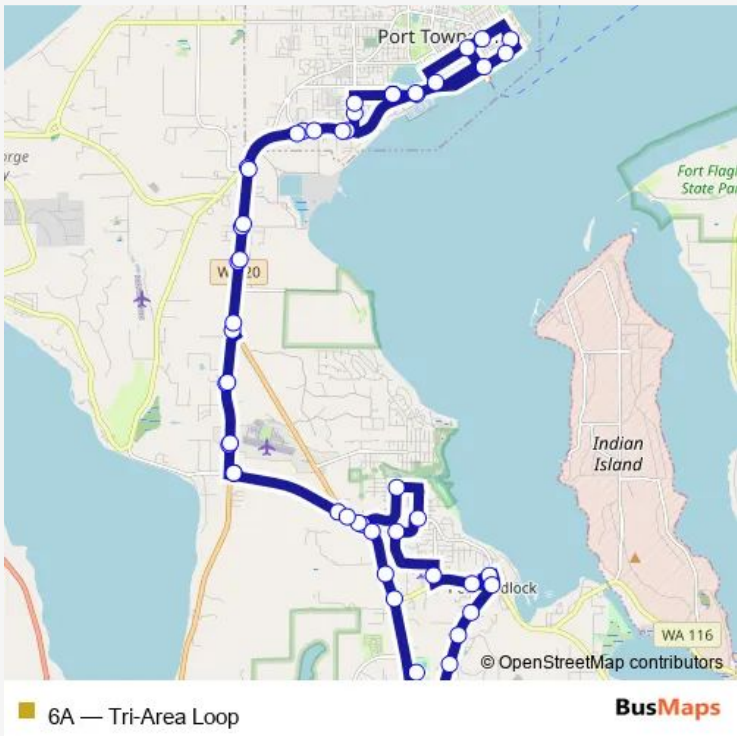

Bus 6A Tri-Area Loop

[Go to website](#)

Direction
 Haines Place Park and Ride — Haines Place Park and Ride
 52 stops
[Open route schedule](#)

- Haines Place Park and Ride
- Safeway Gas Station
- Food Co-op
- Port Townsend Library
- Lawrence and Tyler (Community Center)
- Skateboard Park/Point Hudson at Memorial Field
- Water and Quincy
- Water and Filmore (Opposite Ferry Dock)
- Safeway Gas Station - Opposite
- Haines Place Park and Ride
- Sims and Hendricks (Port Townsend Qfc)
- Sims and Cliff St
- Highway 20 at Jacob Miller Road
- Highway 20 and Frederick Street
- Highway 20 at Seton Road
- Highway 20 Opposite Uhaul
- Highway 20 at Martin Road
- Highway 20 at West end of Jeffco Airport
- Four Corners Park & Ride
- Four Corners Road at Highway 19
- Highway 19 at Irondale Road

Route info
 Direction: Haines Place Park and Ride
 Stops: 52
 Trip Duration: 1 hour 5 min

7th Ave and Maude

5th and Eugene St

Patison and 7th

Jefferson County Library (Bus Shelter)

Highway 116 at Ferinos Pizza

Four Corners Road at Highway 19

Four Corners Park & Ride

Highway 20 at West end of Jeffco Airport

Highway 20 at Martin Road

Highway 20 at Old Garden Center

Highway 20 at Seton Road

Highway 20 and Frederick Street

Highway 20 across from Jacob Miller Road Intersection

Sims Way at Les Schwab

Sims Way at Jiffy Lube

Sims and Hendricks Opposite Qfc

Jefferson Healthcare 8th and Sheridan

10th and Sheridan

Haines Place Park and Ride