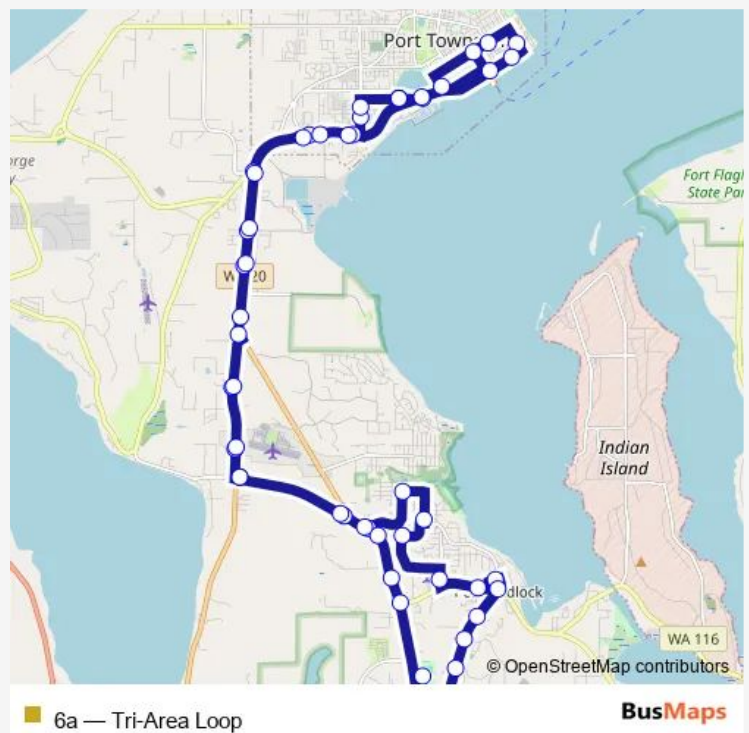

Sims and Hendricks (Port Townsend Qfc)

Sims and Cliff St

Highway 20 at Jacob Miller Road

Highway 20 and Frederick Street

Highway 20 at Seton Road

Highway 20 Opposite Uhaul

Highway 20 at Martin Road

Highway 20 at West end of Jeffco Airport

Four Corners Park & Ride

Four Corners Road at Highway 19

Highway 19 at Irondale Road

Route schedule

Haines Place Park and Ride — Haines Place Park and Ride

Monday 06:30-16:00

Tuesday 06:30-16:00

Wednesday 06:30-16:00

Thursday 06:30-16:00

Friday 06:30-16:00

Saturday 08:45-16:00

Sunday —

Route info

Direction: Haines Place Park and Ride

Stops: 52

Trip Duration: 1 hour 5 min

Highway 20 at West end of Jeffco Airport

Highway 20 at Martin Road

Highway 20 at Old Garden Center

Highway 20 at Seton Road

Highway 20 and Frederick Street

Highway 20 across from Jacob Miller Road Intersection