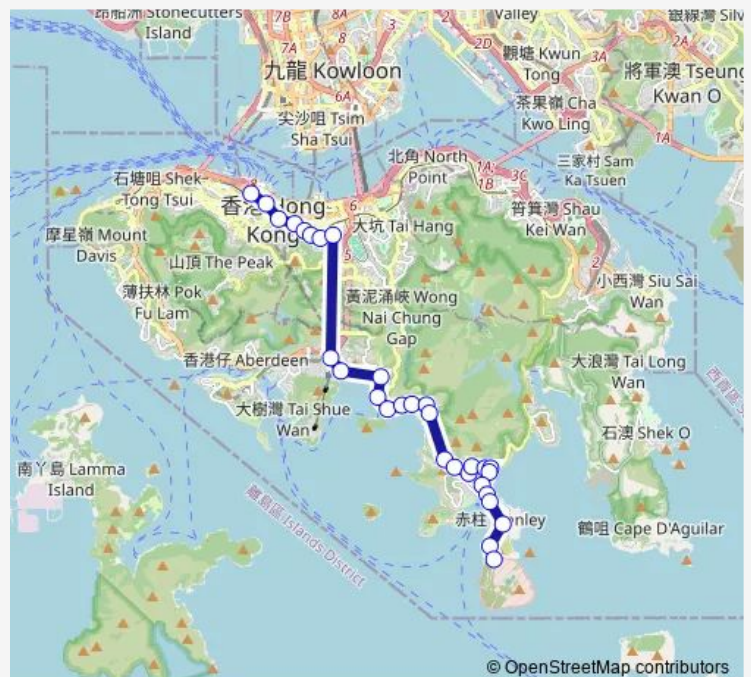

[Ctb] Repulse BAY Beach, Repulse BAY Road

### Route schedule

[Ctb] Central (Exchange Square) → [Kmb+Ctb] Exchange Square BUS Terminus / Central (Exchange Square) — [Ctb] Stanley Fort, Wong MA KOK Road

|           |       |
|-----------|-------|
| Monday    | 07:00 |
| Tuesday   | 07:00 |
| Wednesday | 07:00 |
| Thursday  | 07:00 |
| Friday    | 07:00 |
| Saturday  | 07:00 |
| Sunday    | —     |

### Route info

Direction: [Ctb] Central (Exchange Square) → [Kmb+Ctb] Exchange Square BUS Terminus / Central (Exchange Square)

Stops: 30

Trip Duration: 0 hour 57 min

[Ctb] Repulse BAY Towers, Repulse BAY Road