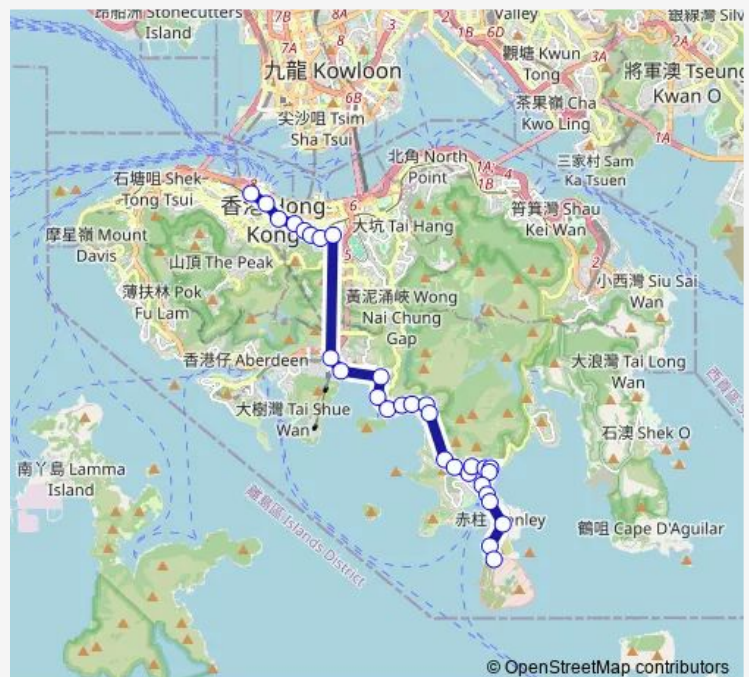

### Route schedule

[Ctb] Central (Exchange Square)[Kmb+Ctb] Exchange Square BUS Terminus/<Br>Central (Exchange Square) — [Ctb] Stanley Fort, Wong MA KOK Road

Monday	07:00
Tuesday	07:00
Wednesday	07:00
Thursday	07:00
Friday	07:00
Saturday	07:00
Sunday	—

### Route info

Direction: [Ctb] Central (Exchange Square)[Kmb+Ctb] Exchange Square BUS Terminus/<Br>Central (Exchange Square)

Stops: 30

Trip Duration: 0 hour 56 min

[Ctb] Repulse BAY Beach, Repulse BAY Road