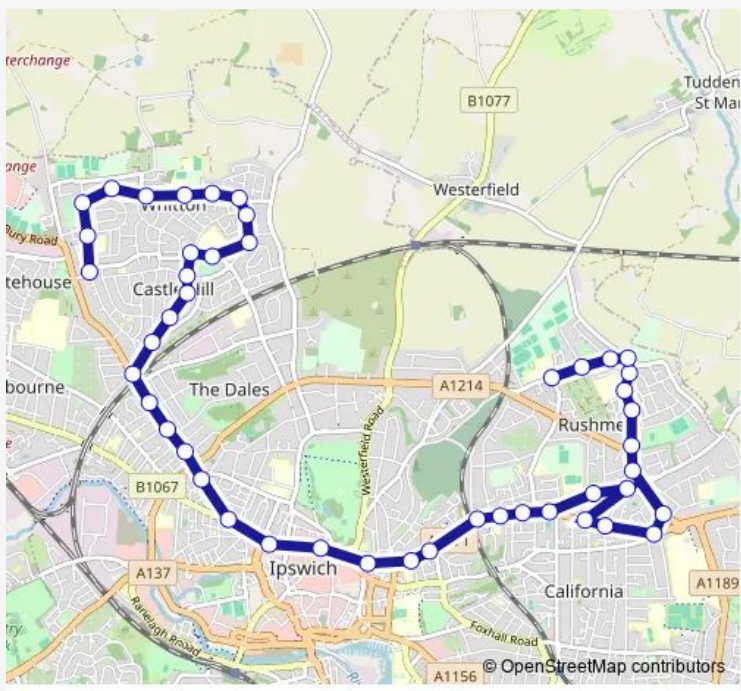

Bus 6A Whitton - Ipswich Town Centre - Northgate High School

[Go to website](#)

Direction
 Shopping Parade — Northgate School
 46 stops
[Open route schedule](#)

- Shopping Parade
- Spenser Road
- Shakespeare Road
- Byron Road
- Parnell Road
- Heathercroft Road
- Mitford Close
- Chepstow Road
- Lincoln Close
- Pearcroft Road
- Recreation Ground
- Elmcroft Road
- Cedarcroft Road
- Willowcroft Road
- Pincroft Road
- Ashcroft Road
- Norbridge Social Club
- Springfield Lane
- Richmond Road
- Westwood Avenue
- YMCA

Route schedule
 Shopping Parade — Northgate School

Monday	07:25
Tuesday	07:25
Wednesday	07:25
Thursday	07:25
Friday	07:25
Saturday	—
Sunday	—

Route info
 Direction: Shopping Parade
 Stops: 46
 Trip Duration: 0 hour 56 min

Schreiber Road

Gordon Road

Nelson Road

Khartoum Road

Rivers Street

Duke of York

Majors Corner

Tower Ramparts Bus Station

Route schedule

St Albans School — Tower Ramparts Bus Station

Monday 15:25

Tuesday 15:25

Wednesday 15:25

Thursday 15:25

Friday 15:25

Saturday —