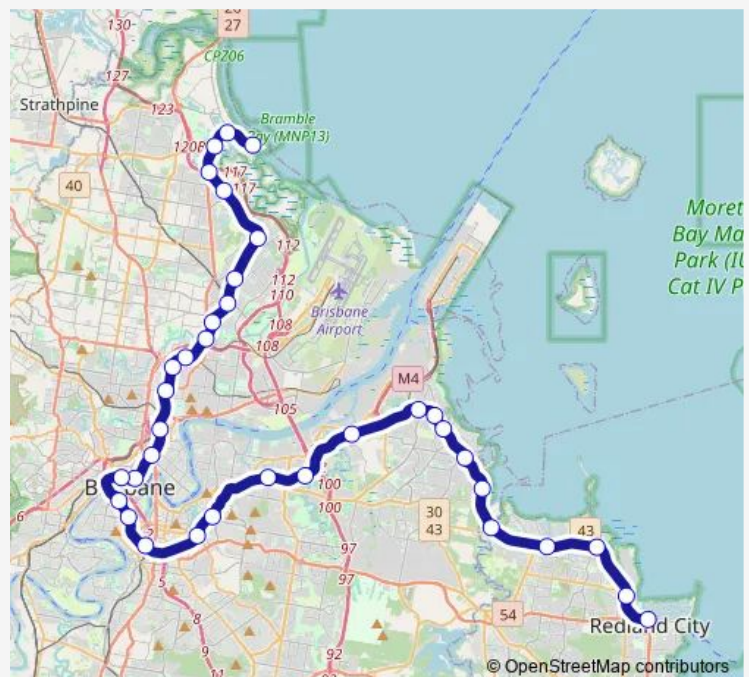

Boggo Road/Park Road station, platform 1

Coorparoo station, platform 2

Route schedule

Shorncliffe station, platform 1 — Cleveland station, platform 1

Monday 06:39-14:39

Tuesday —

Wednesday —

Thursday —

Friday —

Saturday —

Sunday 06:39-14:39

Route info

Direction: Shorncliffe station, platform 1

Stops: 37

Trip Duration: 1 hour 41 min

SHCL — Shorncliffe line - Cleveland line

Norman Park station, platform 1

Morningside station, platform 1

Cannon Hill station, platform 1

Murrarrie station, platform 1

Hemmant station, platform 2

Lindum station, platform 1

Wynnum North station, platform 1