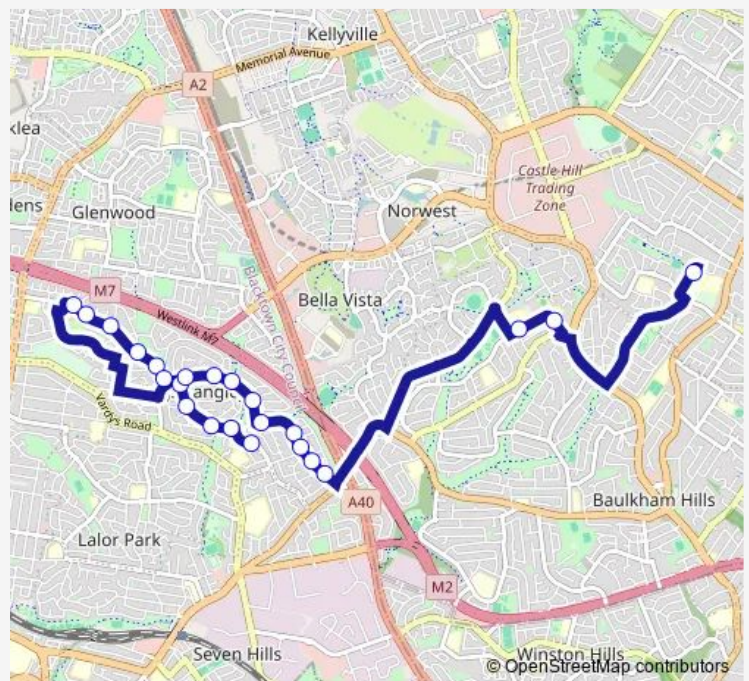

School Bus 8004 Solander Rd before Rearden Av to Gilroy College via Kings Langley

[Go to website](#)

Direction

Solander Rd Before Rearden Av — Gilroy Catholic College, Marie St

23 stops

[Open route schedule](#)

- Solander Rd Before Rearden Av
- Joseph Banks Dr Opp Robyn Castle Tennis Complex
- Joseph Banks Dr Opp Molyneaux Av
- Joseph Banks Dr Opp Pickersgill St
- Joseph Banks Dr At Marton Cres
- James Cook Dr Opp Kings Langley Shopping Centre
- James Cook Dr After Shanke Cres
- James Cook Dr At Orton St
- James Cook Dr Opp Isaac Smith Pde
- James Cook Dr At Spring Av
- James Cook Dr Before Whitby Rd
- Whitby Rd At Buchan Pl
- Whitby Rd At Sanders Cres
- Whitby Rd Opp Pearce Reserve
- Whitby Rd Opp Pearce Reserve Cricket Ground
- Joseph Banks Dr After Whitby Rd
- Joseph Banks Dr After Plymouth Cres
- 58 Joseph Banks Dr
- Joseph Banks Dr Opp Reading Av
- Joseph Banks Dr Before Plymouth Cres

Route schedule

Solander Rd Before Rearden Av — Gilroy Catholic College, Marie St

Monday	07:32
Tuesday	07:32
Wednesday	07:32
Thursday	07:32
Friday	07:32
Saturday	—
Sunday	—

Route info

Direction: Solander Rd Before Rearden Av

Stops: 23

Trip Duration: 0 hour 43 min

8004 — Solander Rd before Rearden Av to Gilroy College via Kings Langley

Crestwood High School, Chapel Lane

St Michael's Primary School, Chapel Lane

Gilroy Catholic College, Marie St