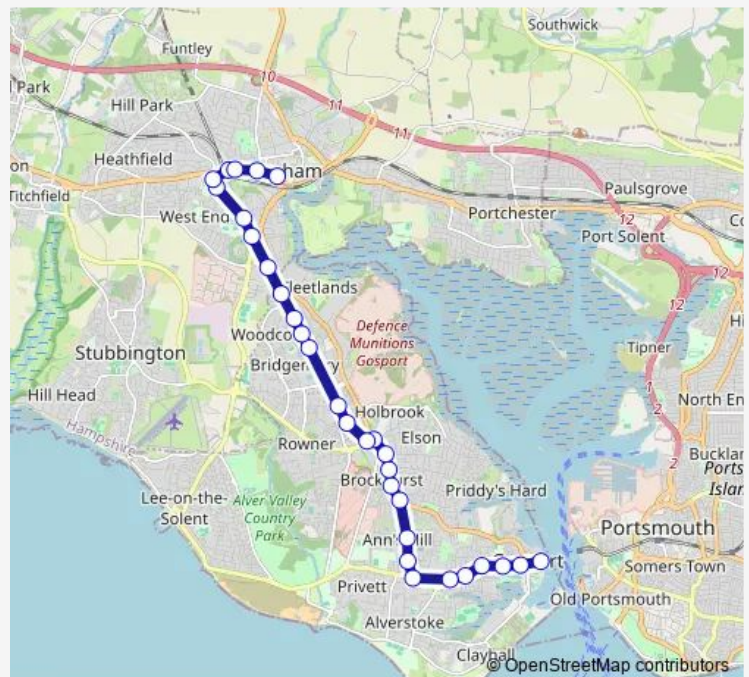

Thursday 23:09-23:49

Friday 23:18-23:49

Saturday 23:11-23:50

Sunday —

Route info

Direction: Station Roundabout

Stops: 30

Trip Duration: 0 hour 31 min

■ E2 — Fareham - Gosport

War Memorial Hospital

Bury Road

The White Hart

Waitrose

Methodist Church

Creek Road

Police Station

Station Road

Chantry Road

Eastbourne Avenue

Fort Brockhurst

Brune Medical Centre

Leisure Centre

Oakdene

Cameron Close BRT

Stops: 30

Trip Duration: 0 hour 28 min

The Avenue

Fareham Station

Station Roundabout

Trinity Street

Bus Station

Direction