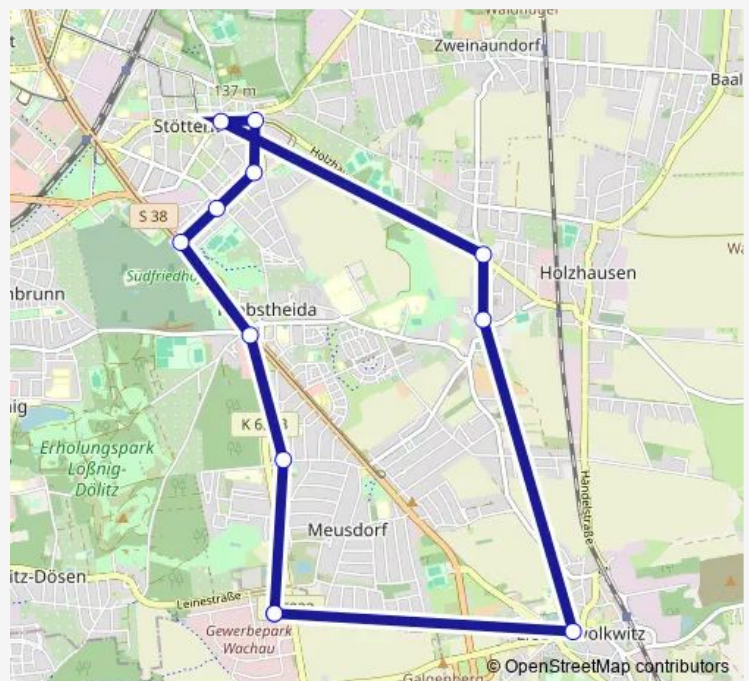

Direction

Wachau (b. Leipzig), Globus Wachau — Wachau (b. Leipzig), Globus Wachau

12 stops

[Open route schedule](#)

Wachau (b. Leipzig), Globus Wachau

Leipzig, Liebertwolkwitzer Markt

Leipzig, Zuckelhausen

Leipzig, Mölkauer Str.

Route schedule

Wachau (b. Leipzig), Globus Wachau — Wachau (b. Leipzig), Globus Wachau

Monday

—

Tuesday

—

Wednesday

09:31-15:25

Thursday

—

Friday

—

Saturday

—

Sunday

—

Route info

Direction: Wachau (b. Leipzig), Globus Wachau

Stops: 12

Trip Duration: 0 hour 36 min

E2 Bus time schedules and route maps are available in an offline PDF at busmaps.com. Use the busmaps.com website to see live bus times, train schedule or subway schedule, and step-by-step directions for all public transit in Leipzig