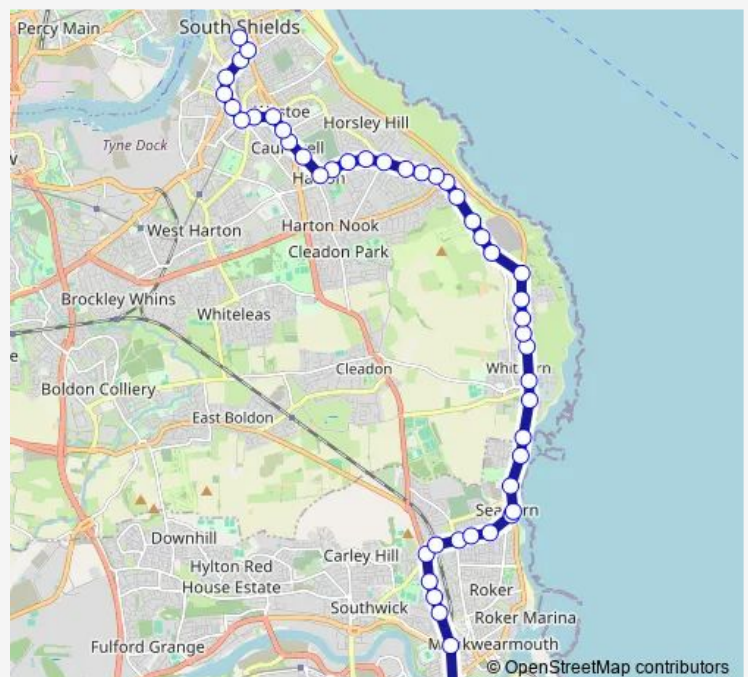

### Direction

Interchange — Fawcett Street

50 stops

[Open route schedule](#)

Interchange

Coronation Street-Garden Lane

Station Road-Industrial Estate

Western Approach-Victoria Road

### Route schedule

Interchange — Fawcett Street

Monday 05:50-23:07

Tuesday 05:50-23:07

Wednesday 05:50-23:07

Thursday 05:50-23:07

Friday 05:50-23:07

Saturday 06:15-23:07

### Route info

Direction: Interchange

Stops: 50

Trip Duration: 0 hour 46 min

E2 — Sunderland - South Shields

Lizard Lane-Grotto Road

Lizard Lane-Riding School

Lizard Lane-Golf Course

Sunderland Road-Morpeth Avenue

Sunderland Road-Grosvenor Mews

Dean Road - Sunderland Road

Dean Road-Marlborough Street

Dean Road

Laygate-Eglesfield Road

Western Approach

Western Approach-Tudor Road