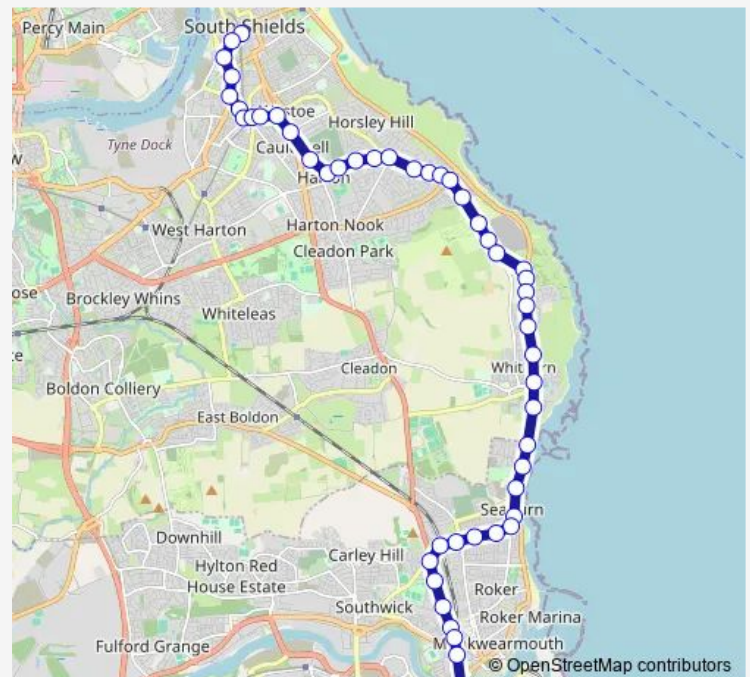

Thursday 05:50-23:07

Friday 05:50-23:07

Saturday 06:15-23:07

Sunday 06:47-23:07

Route info

Direction: Interchange

Stops: 50

Trip Duration: 0 hour 46 min

E2 — Sunderland - South Shields

Lizard Lane-Grotto Road

Lizard Lane-Riding School

Lizard Lane-Golf Course

Lizard Lane-Hillhead Farm

Kitchener Road-Arthur Street

Mill Lane-Whitburn Lodge

Mill Lane-White Rocks Grove

Mill Lane-Lilac Avenue

Mill Lane-Wheatall Way

Mill Lane-Rifle Range

Mill Lane - Croftside Avenue

East Street-Newark Drive

Bents Road-Pebble Beach

Seaburn Camp

Whitburn Road-Morrisons

Thursday 06:02-22:25

Friday 06:02-22:25

Saturday 06:25-22:25

Sunday 07:33-22:25

Route info

Direction: Fawcett Street

Stops: 48

Trip Duration: 0 hour 34 min