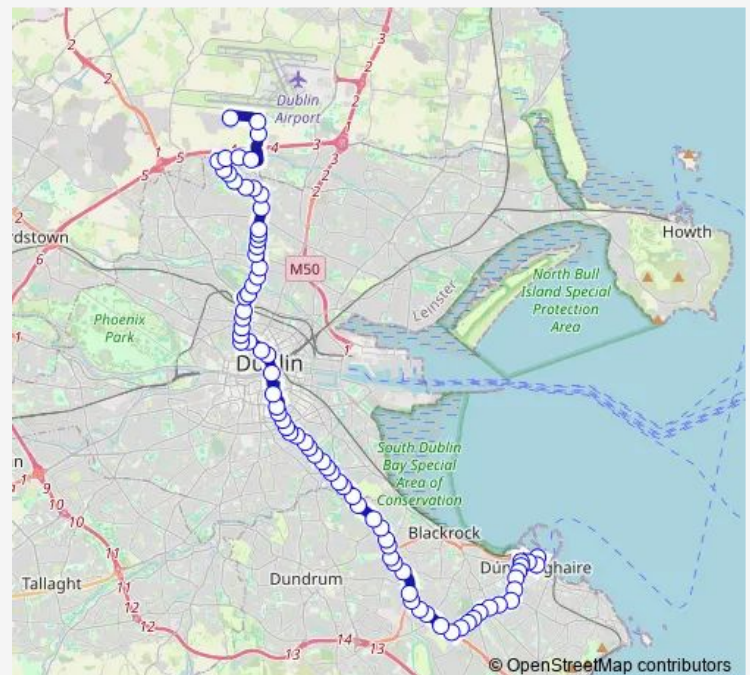

Galloping Green

Brewery Road

Merville Road

Route schedule

Dun Laoghaire Stn — Harristown

Monday 03:15-02:15⁺¹

Tuesday 03:15-02:15⁺¹

Wednesday 03:15-02:15⁺¹

Thursday 03:15-02:15⁺¹

Friday 03:15-02:15⁺¹

Saturday 03:15-02:10⁺¹

Sunday 03:10-02:15⁺¹

Route info

Direction: Dun Laoghaire Stn

Stops: 78

Trip Duration: 1 hour 55 min

E2 — Dun Laoghaire - Harristown

Laurence Park

Oatlands College

Stillorgan Pk Hotel

Greenfield Road

Boosterstown Avenue

St Thomas Road

Seafield Road