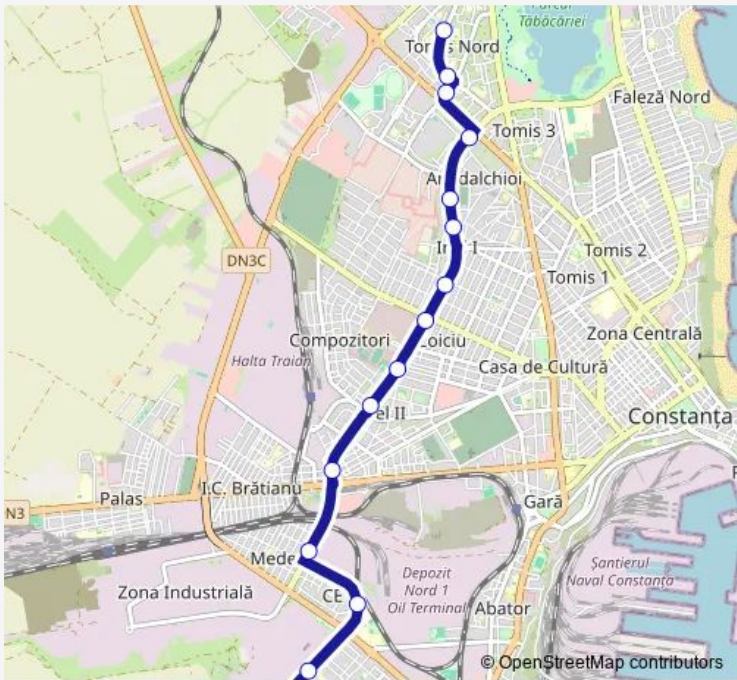

Direction
 Cap Linie Confort Urban - imbarcare — Scoala Nr. 29 Mihai Viteazul

15 stops

[Open route schedule](#)

- Cap Linie Confort Urban - imbarcare
- Gheorghe Marinescu
- Scoala Nr. 40 Aurel Vlaicu
- Spiru Haret
- I.C.Brătianu
- Eliberarii
- Sc.Nr. 23 C-tin Brancoveanu
- Baba Novac
- Izvor
- Semanatorului
- Ghiocel
- Zmeurei
- Suceava
- Brotacei
- Scoala Nr. 29 Mihai Viteazul

Route schedule
 Cap Linie Confort Urban - imbarcare — Scoala Nr. 29 Mihai Viteazul

Monday	07:10-11:15
Tuesday	07:10-11:15
Wednesday	07:10-11:15
Thursday	07:10-11:15
Friday	07:10-11:15
Saturday	—
Sunday	—

Route info
 Direction: Cap Linie Confort Urban - imbarcare
 Stops: 15
 Trip Duration: 0 hour 25 min

Direction

Scoala Nr. 29 Mihai Viteazul — Cap Linie Confort Urban - imbarcare

16 stops

[Open route schedule](#)

Sunday —

Route info

Direction: Scoala Nr. 29 Mihai Viteazul

Stops: 16

Trip Duration: 0 hour 28 min

E2 Bus time schedules and route maps are available in an offline PDF at busmaps.com. Use the busmaps.com website to see live bus times, train schedule or subway schedule, and step-by-step directions for all public transit in Constanta