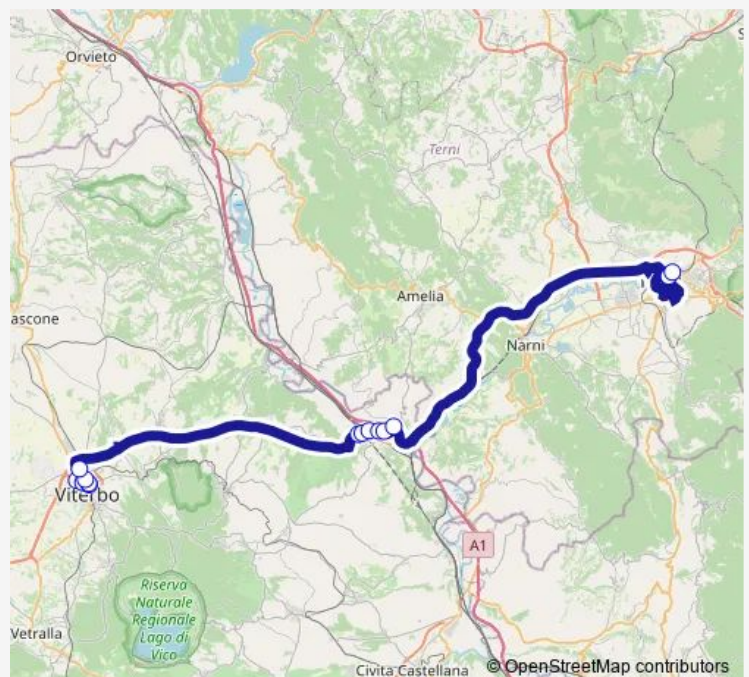

Direction

VITERBO | Riello # f641 — Terni | Piazzale Rivoluzione # f1713

14 stops

[Open route schedule](#)

VITERBO | Riello # f641

VITERBO | Via Palazzina # f670

VITERBO | Porta Fiorentina FS # f803

VITERBO | Porta Fiorentina FS # f671

VITERBO | Largo Garbini # f672

Viterbo | Via Villanova # f15176

Orte | Resana # f1959

Orte | Via Ortana (Km 26) # f1960

Orte | Cimitero # f1961

Orte | Via Piane Via Zelli # f1694

Orte | Via Piane Via De Dominicis # f1695

Orte | Via Ortana Via Amerina # f1712

Terni | Piazza Tacito # f2475

Terni | Piazzale Rivoluzione # f1713

Route schedule

VITERBO | Riello # f641 — Terni | Piazzale Rivoluzione # f1713

Monday 07:05

Tuesday 07:05

Wednesday 07:05

Thursday 07:05

Friday 07:05

Saturday 07:05

Sunday —

Route info

Direction: VITERBO | Riello # f641

Stops: 14

Trip Duration: 1 hour 25 min