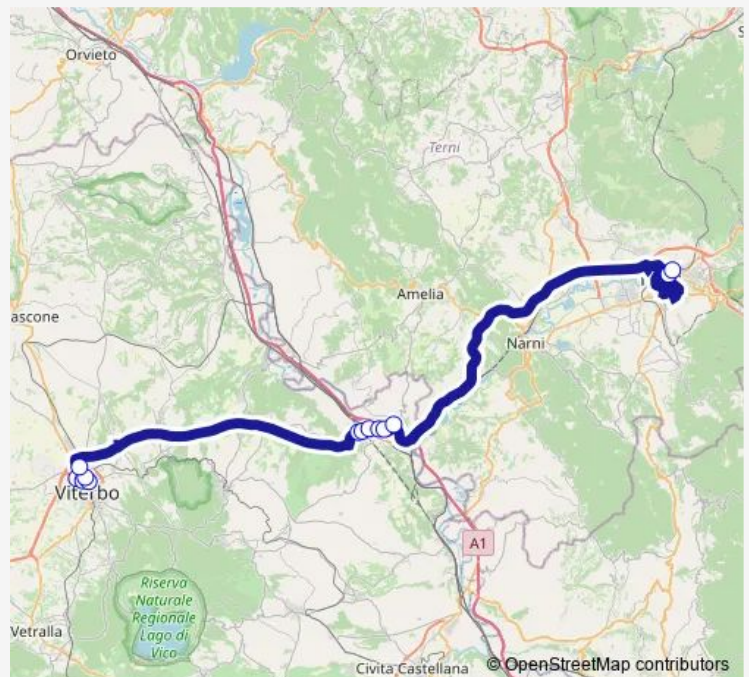

Terni | Piazza Tacito # f2475

Terni | Piazzale Rivoluzione # f1713

Route schedule

Viterbo | Riello # f641 — Terni | Piazzale Rivoluzione # f1713

Monday	07:05
Tuesday	07:05
Wednesday	07:05
Thursday	07:05
Friday	07:05
Saturday	07:05
Sunday	—

Route info

Direction: Viterbo | Riello # f641

Stops: 13

Trip Duration: 1 hour 25 min

Bus time schedules and route maps are available in an offline PDF at busmaps.com. Use the busmaps.com website to see live bus times, train schedule or subway schedule, and step-by-step directions for all public transit in Orte