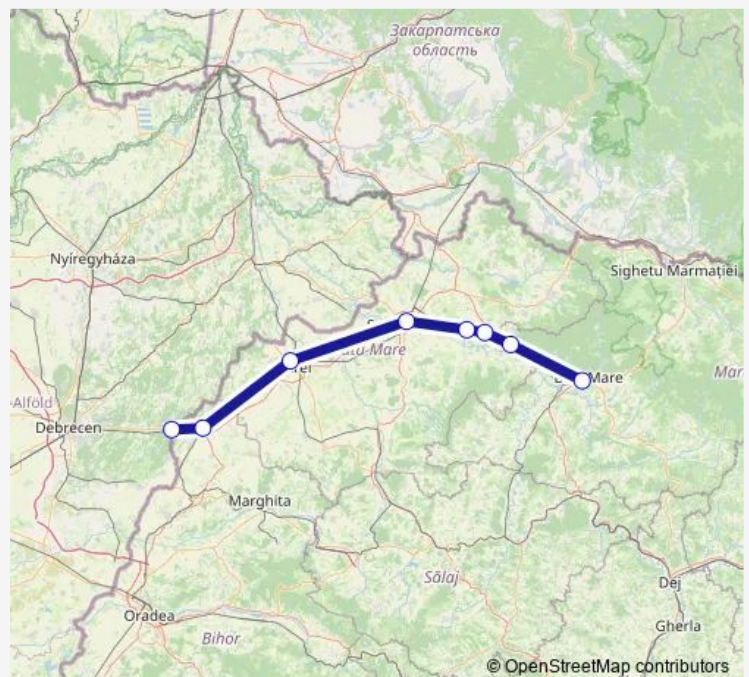

Rail IR: Baia Mare - Nyirabrany IR: Baia Mare - Seini - Apa Hm. - Medieșu Aurit Hm. - Satu Mare - Carei - Valea lui Mihai - Nyirabrany

[Go to website](#)

Satu Mare

Carei

Valea lui Mihai

Nyirabrany

## Route schedule

Baia Mare — Nyirabrany

Monday 08:00

Tuesday 08:00

Wednesday 08:00

Thursday 08:00

Friday 08:00

Saturday 08:00

## Route info

Direction: Baia Mare

Stops: 8

Trip Duration: 3 hour 9 min

IR: Baia Mare - Nyirabrany Rail time schedules and route maps are available in an offline PDF at [busmaps.com](https://busmaps.com). Use the [busmaps.com](https://busmaps.com) website to see live bus times, train schedule or subway schedule, and step-by-step directions for all public transit in Apa