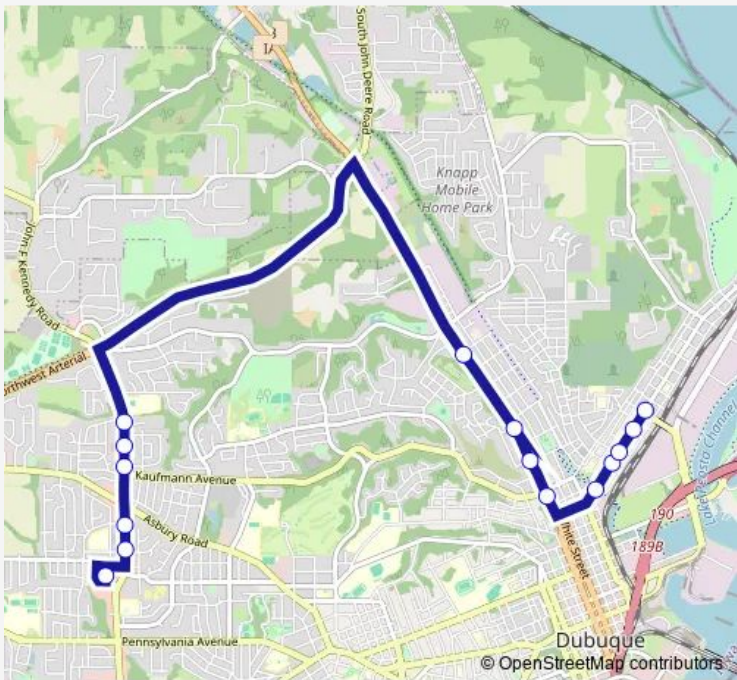

Bus Ppl.L Purple Last Run Mon-Sat

[Go to website](#)

Direction
 JFK Circle Transfer — Rhomberg Ave and Fengler St
 15 stops
[Open route schedule](#)

- JFK Circle Transfer
- JFK Rd and Foothill Dr
- JFK Rd and Key Way Dr
- JFK Rd and Marywood Dr
- JFK Rd and Rosewood Dr
- JFK Rd and Raven Oaks Dr
- Central Ave and 30th St
- Central Ave and Diagonal St
- Central Ave and 24th St
- Central Ave and Kaufmann Ave
- Rhomberg Ave and Kniest St
- Rhomberg Ave and Windsor Ave
- Rhomberg Ave and Stafford St
- Rhomberg Ave and Schiller St
- Rhomberg Ave and Fengler St

Route schedule
 JFK Circle Transfer — Rhomberg Ave and Fengler St

Monday	19:00
Tuesday	19:00
Wednesday	19:00
Thursday	19:00
Friday	19:00
Saturday	18:00
Sunday	—

Route info
 Direction: JFK Circle Transfer
 Stops: 15
 Trip Duration: 0 hour 14 min

The schedule is provided in the local timezone. Times with "(+1)" indicate departures on the next day.

PDF file created on 2025-02-26

2024 BusMaps.com - All Rights Reserved