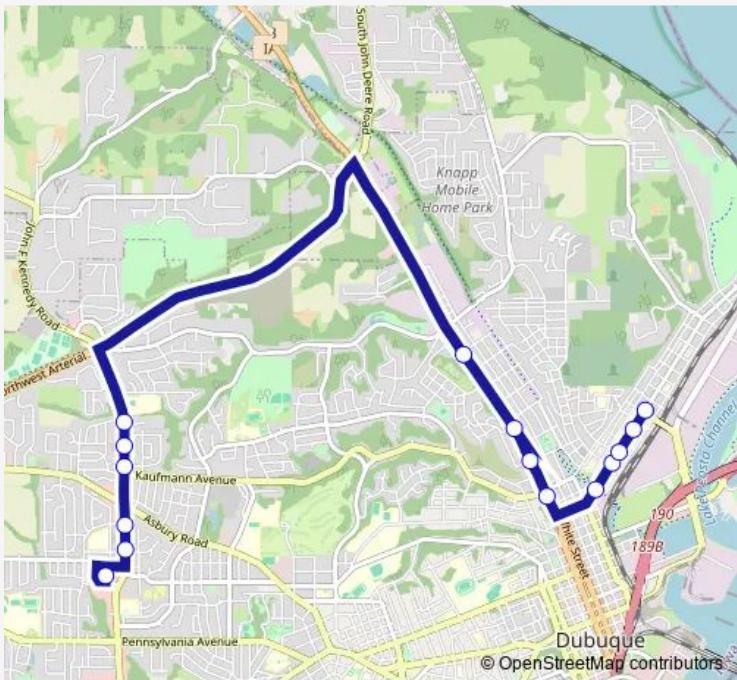

Bus PPL.L Purple Last Run Mon-Sat

[Go to website](#)

Direction
 JFK Circle Transfer — Rhomberg Ave and Fengler St
 15 stops
[Open route schedule](#)

- JFK Circle Transfer
- JFK Rd and Foothill Dr
- JFK Rd and Key Way Dr
- JFK Rd and Marywood Dr
- JFK Rd and Rosewood Dr
- JFK Rd and Raven Oaks Dr
- Central Ave and 30th St
- Central Ave and Diagonal St
- Central Ave and 24th St
- Central Ave and Kaufmann Ave
- Rhomberg Ave and Kniest St
- Rhomberg Ave and Windsor Ave
- Rhomberg Ave and Stafford St
- Rhomberg Ave and Schiller St
- Rhomberg Ave and Fengler St

Route schedule
 JFK Circle Transfer — Rhomberg Ave and Fengler St

Monday	19:00
Tuesday	19:00
Wednesday	19:00
Thursday	19:00
Friday	19:00
Saturday	18:00
Sunday	—

Route info
 Direction: JFK Circle Transfer
 Stops: 15
 Trip Duration: 0 hour 14 min

The schedule is provided in the local timezone. Times with "(+1)" indicate departures on the next day.

PDF file created on 2025-01-16

2024 BusMaps.com - All Rights Reserved