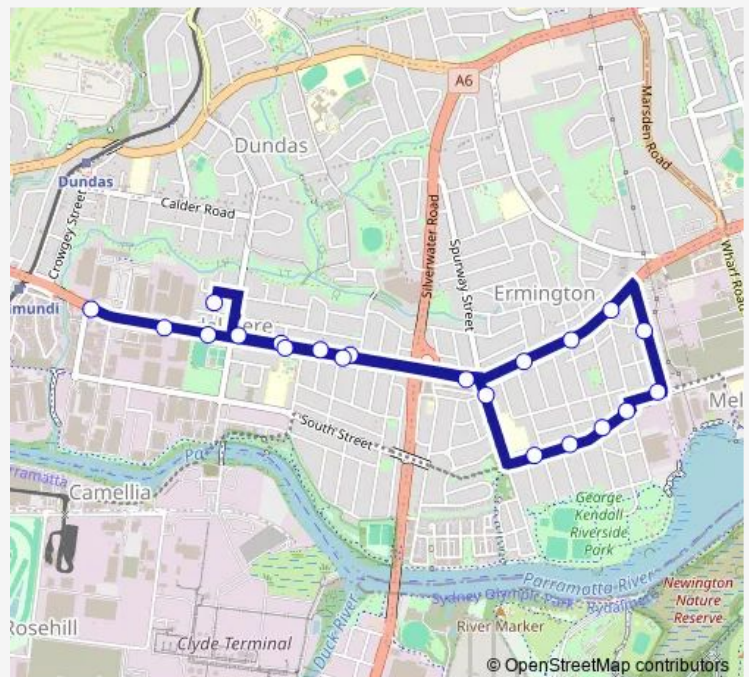

School Bus 621w Rydalmere Public School to Rydalmere

[Go to website](#)

Direction

St Mary's School, Myrtle St — Victoria Rd At Clyde St

21 stops

[Open route schedule](#)

- St Mary's School, Myrtle St
- John Carver Reserve, Victoria Rd
- Victoria Rd At Pine Lane
- Victoria Rd Opp Alma St
- Victoria Rd Before Kirby St
- Spurway St Opp Jackson St
- Boronia St Before Trumble Av
- Boronia St Opp Boyle St
- Boronia St At Spofforth St
- Boronia St At Atkins Rd
- Hope St At Hughes Av
- Hughes Av Before Linden Gr
- Victoria Rd At Atkins Rd
- Victoria Rd At Turner St
- Victoria Rd Before Trumble Av
- Betty Cuthbert Av Shops, Victoria Rd
- Victoria Rd At Patricia St
- Rydalmere Public School, Victoria Rd
- Rydalmere Park, Victoria Rd
- Victoria Rd Opp 338
- Victoria Rd At Clyde St

Route schedule

St Mary's School, Myrtle St — Victoria Rd At Clyde St

Monday	15:22
Tuesday	15:22
Wednesday	15:22
Thursday	15:22
Friday	15:22
Saturday	—
Sunday	—

Route info

Direction: St Mary's School, Myrtle St

Stops: 21

Trip Duration: 0 hour 24 min

621w — Rydalmere Public School to Rydalmere

621w School Bus time schedules and route maps are available in an offline PDF at busmaps.com. Use the busmaps.com website to see live bus times, train schedule or subway schedule, and step-by-step directions for all public transit in Parramatta