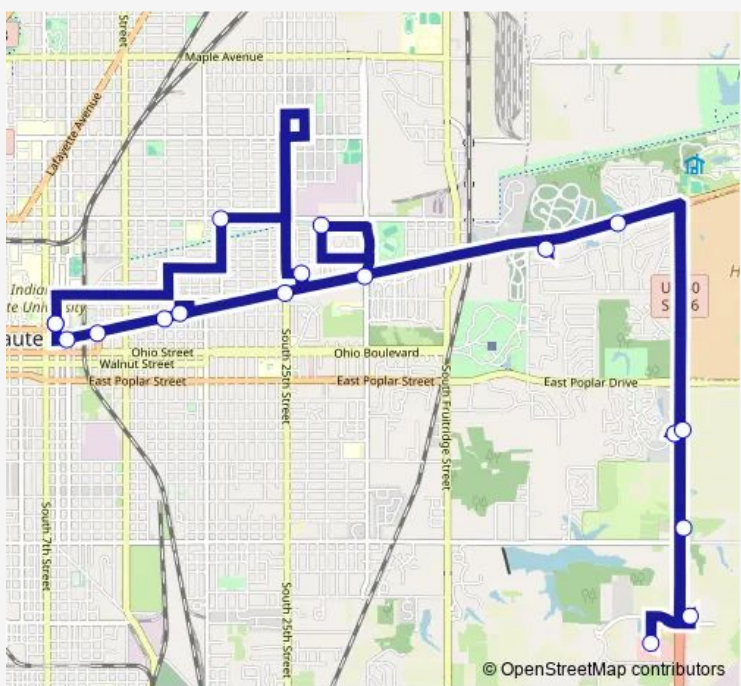

Bus East Wabash / East Locust

[Go to website](#)

Direction
 Bus Transfer Center — Bus Transfer Center
 18 stops
[Open route schedule](#)

- Bus Transfer Center
- 9th & Wabash
- 11th & Wabash
- S 15th St & Wabash Ave
- Spectrum *ON Request*
- 25th & Wabash
- Brown & Wabash *ON Request*
- Woodridge Motel *ON Request*
- Woodridge Circle Drive *ON Request*
- Village Quarter Apts.
- East Walmart
- Meijer
- Harrison College *ON Request*
- C.A.R.S. *ON Request*
- Liberty Village *ON Request*
- Kroger East
- 21st & Locust
- Bus Transfer Center

Route schedule
 Bus Transfer Center — Bus Transfer Center

Monday	06:15-17:15
Tuesday	06:15-17:15
Wednesday	06:15-17:15
Thursday	06:15-17:15
Friday	06:15-17:15
Saturday	06:15-17:15
Sunday	—

Route info
 Direction: Bus Transfer Center
 Stops: 18
 Trip Duration: 0 hour 45 min

The schedule is provided in the local timezone. Times with "(+1)" indicate departures on the next day.

PDF file created on 2025-02-26

2024 BusMaps.com - All Rights Reserved