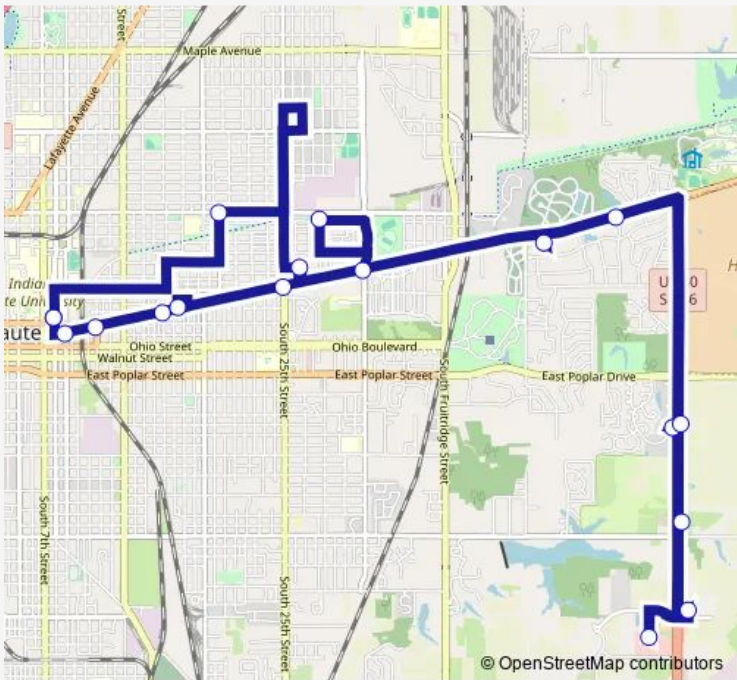

[Go to website](#)

Direction
 Bus Transfer Center — Bus Transfer Center
 18 stops
[Open route schedule](#)

- Bus Transfer Center
- 9th & Wabash
- 11th & Wabash
- S 15th St & Wabash Ave
- Spectrum *ON Request*
- 25th & Wabash
- Brown & Wabash *ON Request*
- Woodridge Motel *ON Request*
- Woodridge Circle Drive *ON Request*
- Village Quarter Apts.
- East Walmart
- Meijer
- Harrison College *ON Request*
- C.A.R.S. *ON Request*
- Liberty Village *ON Request*
- Kroger East
- 21st & Locust
- Bus Transfer Center

Route schedule
 Bus Transfer Center — Bus Transfer Center

Monday	06:15-17:15
Tuesday	06:15-17:15
Wednesday	06:15-17:15
Thursday	06:15-17:15
Friday	06:15-17:15
Saturday	06:15-17:15
Sunday	—

Route info
 Direction: Bus Transfer Center
 Stops: 18
 Trip Duration: 0 hour 45 min

Bus time schedules and route maps are available in an offline PDF at busmaps.com. Use the busmaps.com website to see live bus times, train schedule or subway schedule, and step-by-step directions for all public transit in Terre Haute

The schedule is provided in the local timezone. Times with "(+1)" indicate departures on the next day.

PDF file created on 2025-01-16

2024 BusMaps.com - All Rights Reserved