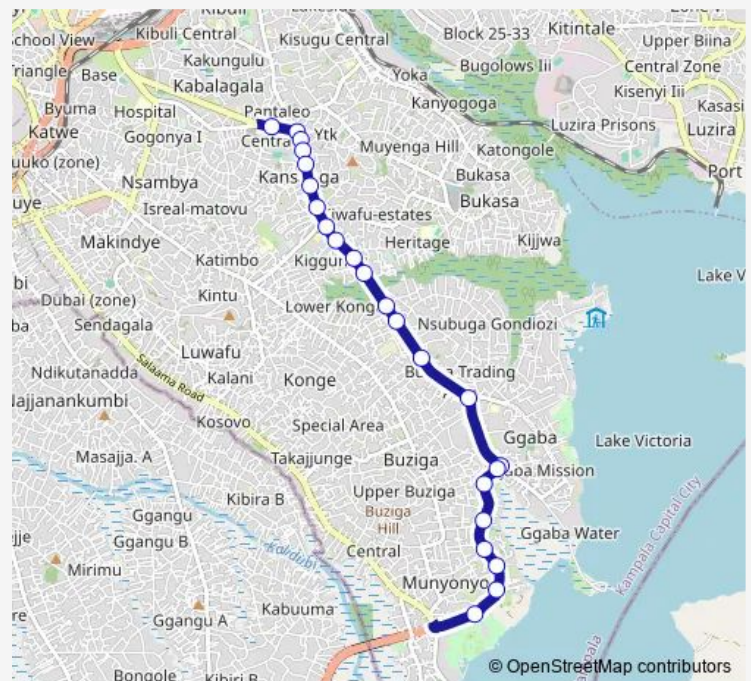

Thursday 06:30-19:00

Friday 06:30-19:00

Saturday 06:30-19:00

Sunday 06:30-19:00

Route info

Direction: Capital Club - Kabalagaba

Stops: 23

Trip Duration: 0 hour 37 min