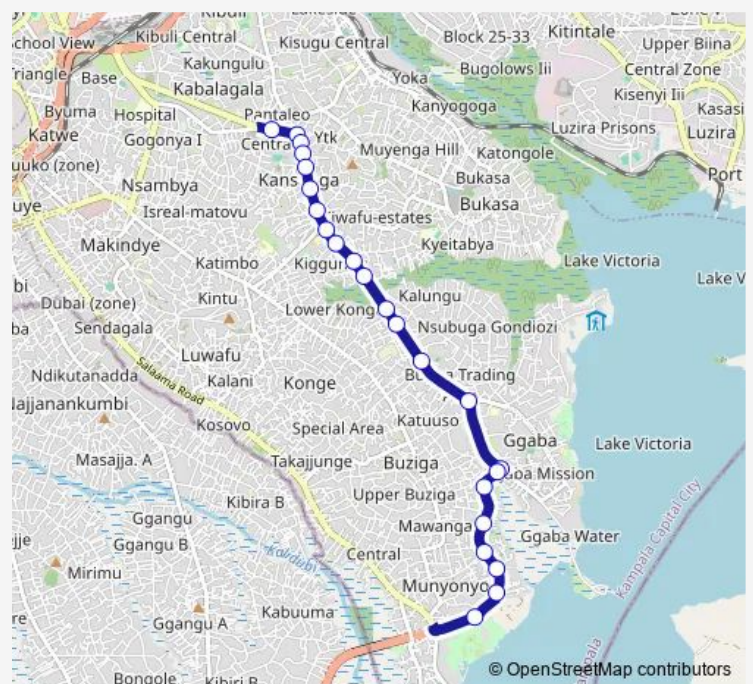

Thursday 06:30-19:00

Friday 06:30-19:00

Saturday 06:30-19:00

Sunday 06:30-19:00

Route info

Direction: Capital Club - Kabalagaba

Stops: 23

Trip Duration: 0 hour 34 min