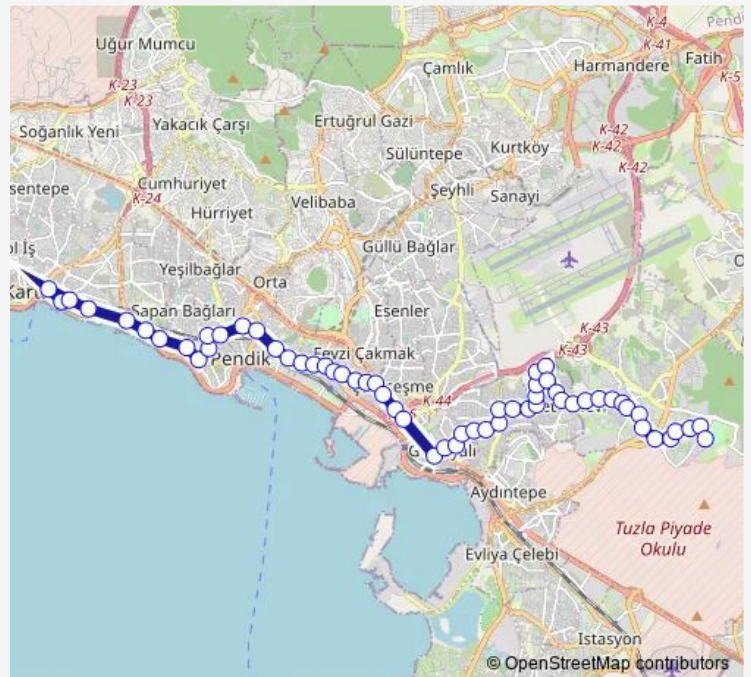

Thursday 16:00-16:10

Friday 16:00-16:10

Saturday —

Sunday —

Route info

Direction: Aydınli Toki Peronlar

Stops: 65

Trip Duration: 0 hour 54 min