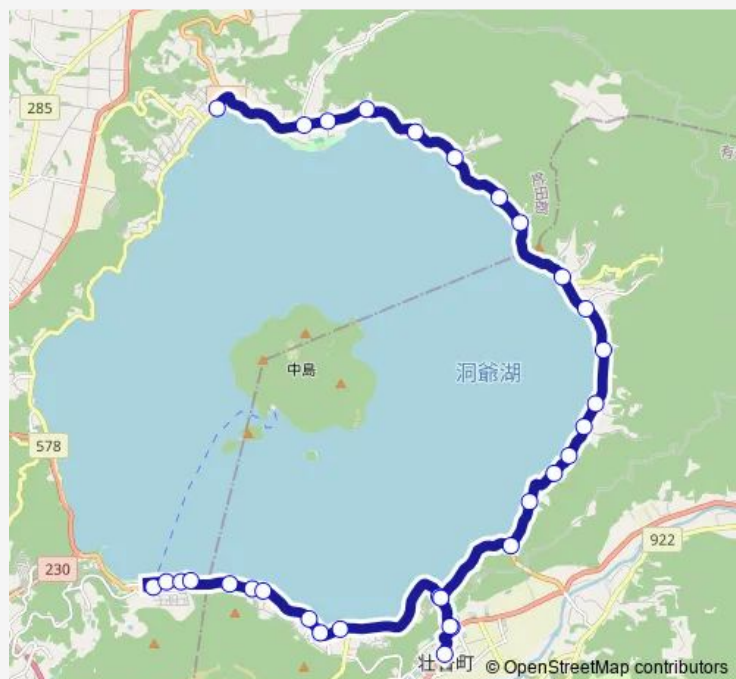

花和入口

サイロ展望台

成香

洞爺水の駅

### Route info

Direction: 洞爺湖温泉

Stops: 8

Trip Duration: 0 hour 20 min

## Route info

Direction: 洞爺水の駅

Stops: 8

Trip Duration: 0 hour 21 min

## Route info

Direction: 洞爺水の駅

Stops: 20

Trip Duration: 0 hour 32 min

湖畔線 Bus time schedules and route maps are available in an offline PDF at [busmaps.com](#). Use the [busmaps.com](#) website to see live bus times, train schedule or subway schedule, and step-by-step directions for all public transit in Date