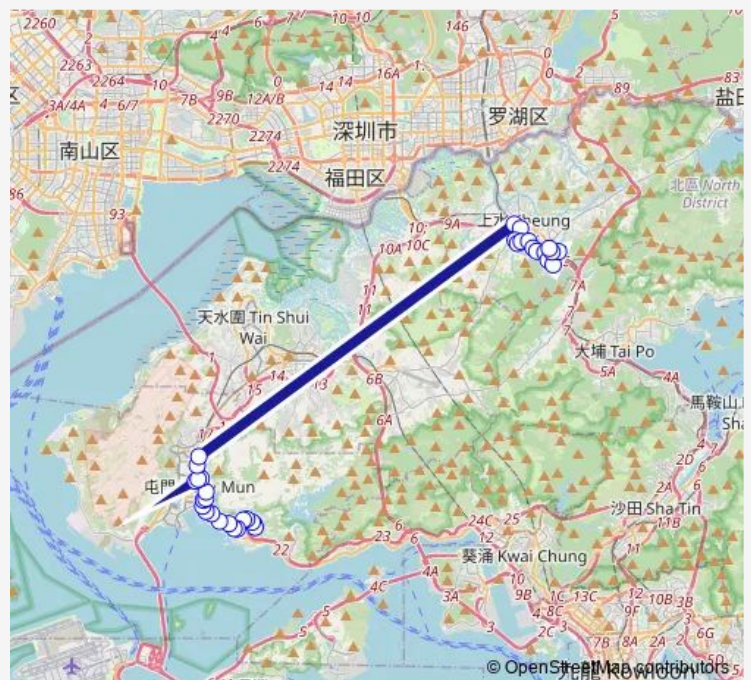

[Ctb] Cafeteria Beach, Castle Peak Road[[Kmb] Cafeteria Beach[[Lrtfeeder] Cafeteria Beach[[Lwb] Cafeteria Beach

[Ctb] Bayview Terrace, Castle Peak Road[[Kmb] Bayview Terrace[[Lrtfeeder] Bayview Terrace[[Lwb] Bayview Terrace

[Ctb] Castle Peak Beach, Castle Peak Road[[Kmb] Castle Peak Pier[[Lrtfeeder] Castle Peak BAY Pier[[Lwb] Castle Peak Pier

Route schedule

[Ctb] 88 SO Kwun WAT Road, SO Kwun WAT Road[[Kmb] SO Kwun WAT Road — [Kmb] Cheung WAH BUS Terminus

Monday	06:55-18:30
Tuesday	06:55-18:30
Wednesday	06:55-18:30
Thursday	06:55-18:30
Friday	06:55-18:30
Saturday	09:00-18:00
Sunday	09:00-18:00

Route info

Direction: [Ctb] 88 SO Kwun WAT Road, SO Kwun WAT Road[[Kmb] SO Kwun WAT Road

Stops: 34

Trip Duration: 1 hour 21 min

[Ctb] SAM Shing Estate, Castle Peak Road[[Kmb] SAM Shing Estate][Lrtfeeder] SAM Shing Estate[[Lwb] SAM Shing Estate

[Ctb] Tuen MUN SIU LUN Government Complex, Castle Peak Road[[Kmb] Tuen MUN SIU LUN Government Complex][Lrtfeeder] MRS AW Boon HAW Secondary School[[Lwb] SIU LUN Government Complex