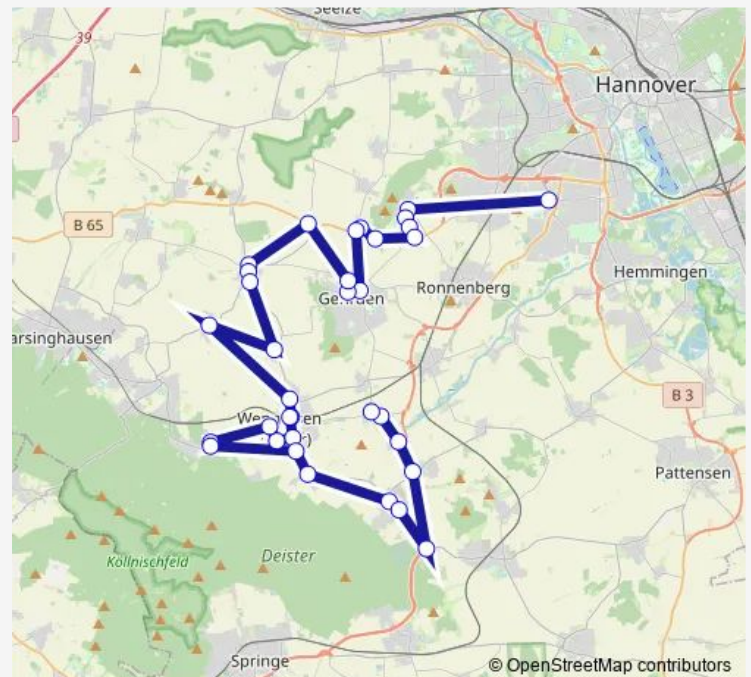

Benthe Bergstraße

Benthe Hermann-Löns-Straße

Benthe Sieben Trappen

Everloh Erichshof

Everloh Nenndorfer Straße

Everloh Friedhof

Gehrden Katholische Kirche

Gehrden Steintor

Wennigsen Bahnhof

Wennigsen Bahnhof

Wennigsen Rathaus

Route schedule

Hannover Mühlenberger Markt — Sorsum

Monday	—
Tuesday	—
Wednesday	—
Thursday	—
Friday	25:08-02:08 ⁺¹
Saturday	03:08-02:08 ⁺¹
Sunday	03:08-04:08

Route info

Direction: Hannover Mühlenberger Markt

Stops: 34

Trip Duration: 0 hour 47 min

■ Nachtliner N56

BusMaps

Wennigsen Schützenhof

Wennigsen Vogelkamp

Evestorf

Sorsum Hopfenspitze

Sorsum

Nachtliner N56 Bus time schedules and route maps are available in an offline PDF at busmaps.com. Use the busmaps.com website to see live bus times, train schedule or subway schedule, and step-by-step directions for all public transit in Hannover