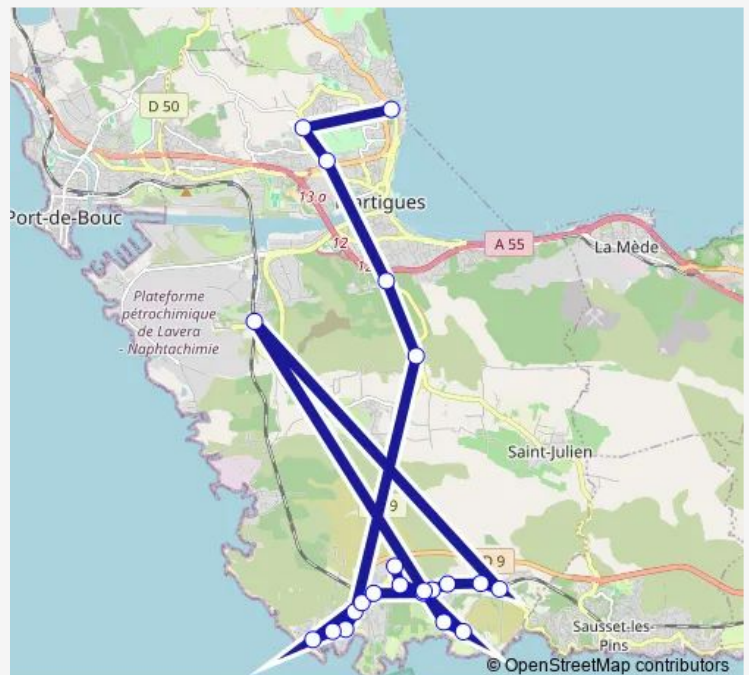

### Route schedule

Chemin du Stade — Marcel Pagnol

Monday	07:16
Tuesday	07:16
Wednesday	07:16
Thursday	07:16
Friday	07:16
Saturday	—
Sunday	—

### Route info

Direction: Chemin du Stade

Stops: 17

Trip Duration: 0 hour 51 min

## Direction

Carro Le Port — Marcel Pagnol

14 stops

[Open route schedule](#)

Carro Le Port

La Plage de Carro

Le Baou Tailla

Le Verdon

## Route info

Direction: Carro Le Port

Stops: 14

Trip Duration: 0 hour 43 min