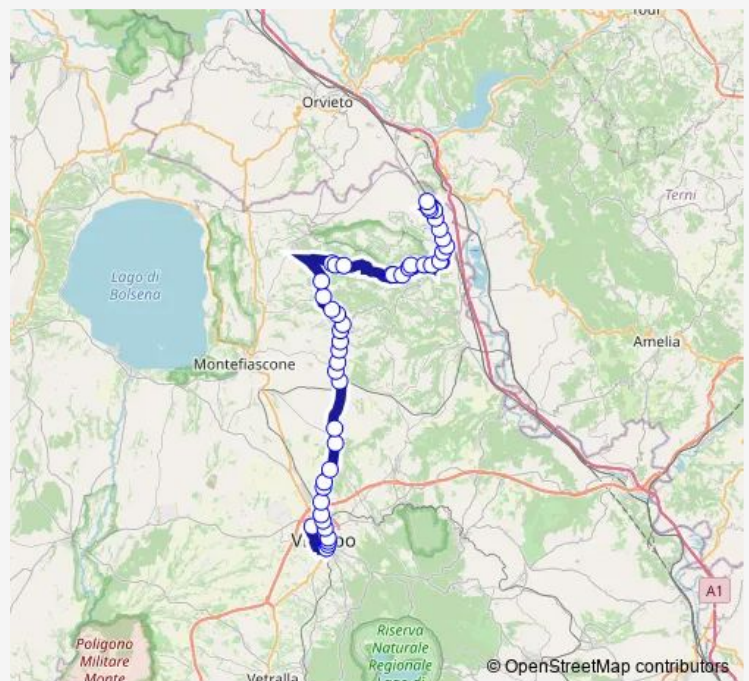

Wednesday 13:55

Thursday 13:55

Friday 13:55

Saturday —

Sunday —

Route info

Direction: VITERBO | Riello # f641

Stops: 45

Trip Duration: 1 hour 15 min

Viterbo - Castiglione in Teverina # Ba35d

Celleno | Zona Industriale Monte Zitelle # f1222

Celleno | Via Bagnorese (Km 1) # f1223

Viterbo | Pratoleva # f1279

Bagnoregio | Sterpeti # f1225