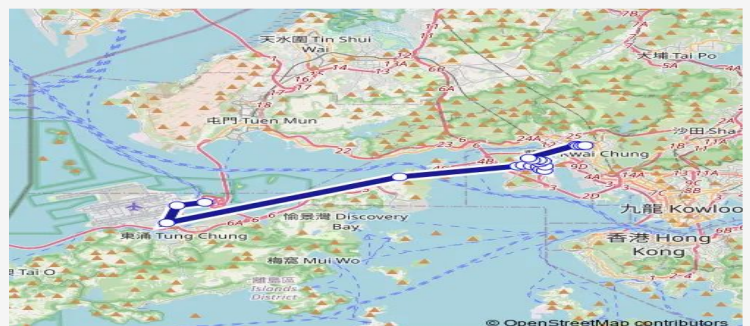

Route schedule

[Ctb] Hong Kong-Zhuhai-Macao Bridge Hong Kong Port[[Db] Domestic NON-Franchised BUS Pick-UP Area OF Hong Kong-Zhuhai-Macao Bridge (Hong Kong Port) Public Transport Interchange (Pick UP Only)][Lwb] Hzmb Hong Kong Port[[Nlb] Hzmb Hong Kong Port[[Pi] Domestic NON-Franchised BUS Pick-UP Area OF Hong Kong-Zhuhai-Macao Bridge (Hong Kong Port) Public Transport Interchange — [Kmb] Kwai Chung Estate BUS Terminus][Lwb] Kwai Chung Estate BUS Terminus

Monday	00:20-01:10
Tuesday	00:20-01:10
Wednesday	00:20-01:10
Thursday	00:20-01:10
Friday	00:20-01:10
Saturday	00:20-01:10
Sunday	00:20-01:10

Route info

Direction: [Ctb] Hong Kong-Zhuhai-Macao Bridge Hong Kong Port[[Db] Domestic NON-Franchised BUS Pick-UP Area OF Hong Kong-Zhuhai-Macao Bridge (Hong Kong Port) Public Transport Interchange (Pick UP Only)][Lwb] Hzmb Hong Kong Port[[Nlb] Hzmb Hong Kong Port[[Pi] Domestic NON-Franchised BUS Pick-UP Area OF Hong Kong-Zhuhai-Macao Bridge (Hong Kong Port) Public Transport Interchange

Stops: 20

Trip Duration: 1 hour 6 min

Hong Road[[Kmb] Ching WAI House Cheung Ching Estate][Lwb] Ching WAI House Cheung Ching Estate

[Kmb+Ctb] Ching TAO House Cheung Ching Estate/
Ching TAO House Cheung Ching Estate, Tsing YI Road[[Kmb] Ching TAO House Cheung Ching Estate][Lwb] Ching TAO House Cheung Ching Est.