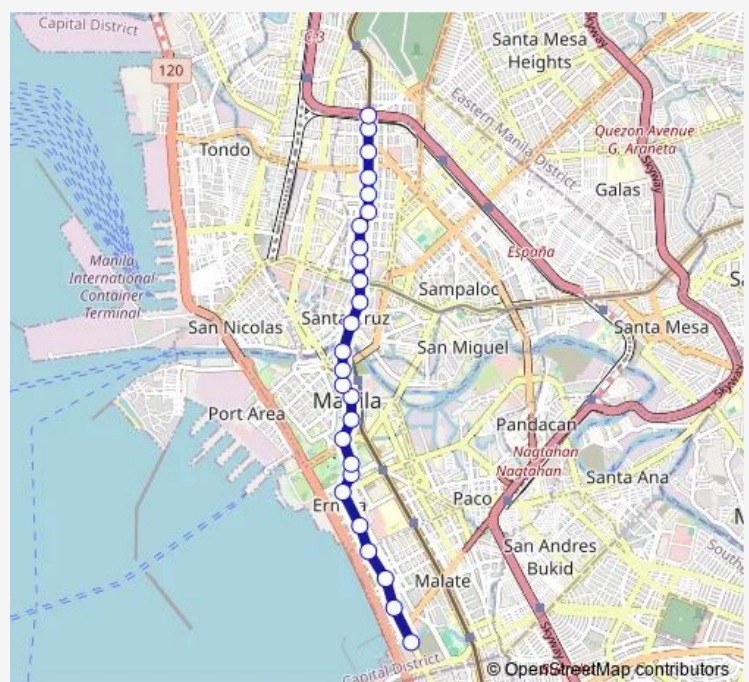

Valariano Fugoso, Manila

Valariano Fugoso, Manila

Rizal Avenue, Manila

Rizal Avenue, Manila

Route schedule

Hospital, A.Mabini, Manila — Light Rail Transportation / New Antipolo, Quezon City

Monday 00:00

Tuesday 00:00

Wednesday 00:00

Thursday 00:00

Friday 00:00

Saturday 00:00

Sunday 00:00

Route info

Direction: Hospital, A.Mabini, Manila

Stops: 26

Trip Duration: 0 hour 34 min

■ Pasay Rtda v Sta Cruz Blumentrit

Jose R. Reyes Memorial Medical Center, Rizal Avenue,
Manila

Department of Health, Razal Avenue, Manila

Light Rail Transportation 1, Manila

Light Rail Transportation 1, Manila

Monday 00:00

Tuesday 00:00

Wednesday 00:00

Thursday 00:00

Friday 00:00

Saturday 00:00

Sunday 00:00

Route info