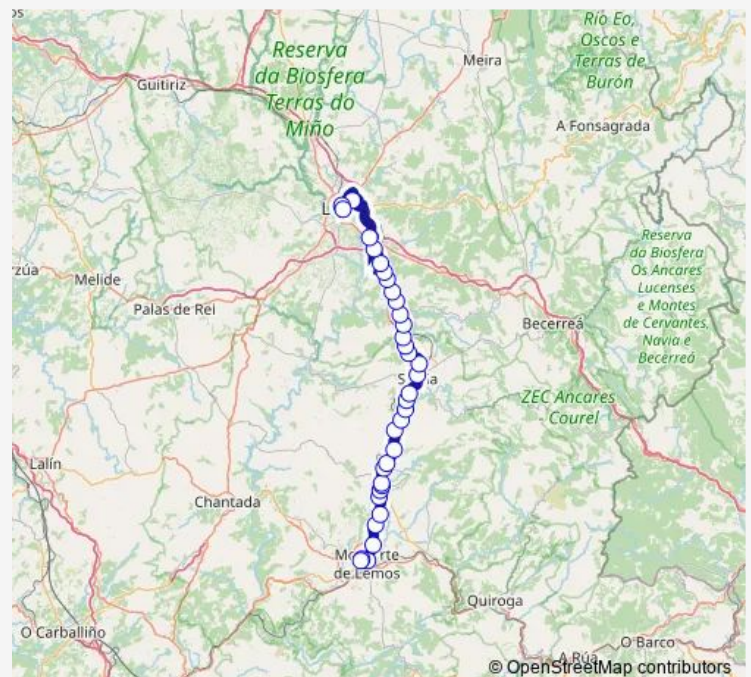

### Route schedule

Monforte E.A. — Lugo E.A.

Monday 06:35

Tuesday 06:35

Wednesday 06:35

Thursday 06:35

Friday 06:35

Saturday —

### Route info

Direction: Monforte E.A.

Stops: 35

Trip Duration: 1 hour 16 min

XG648009 — Monforte E.A. - Lugo E.A.

San Fiz

Vilapedre

Vilafiz