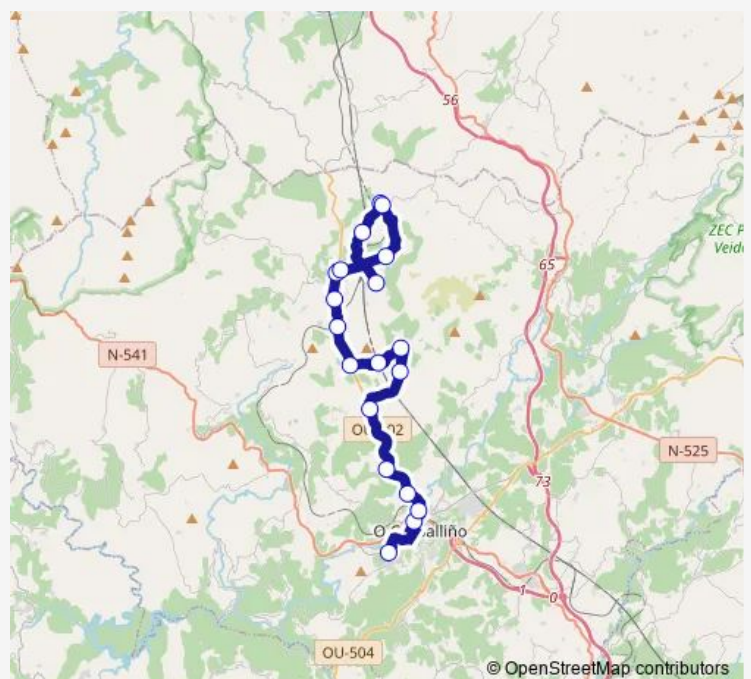

Route schedule

les Chamoso Lamas — Menaz (antiga tenda)

Monday	17:44
Tuesday	17:44
Wednesday	17:19
Thursday	14:44
Friday	12:19
Saturday	—
Sunday	—

Route info

Direction: les Chamoso Lamas

Stops: 19

Trip Duration: 0 hour 51 min

■ XG687001 — Menaz (Antigua Tienda)-IES Chamoso Lamas

BusMaps

Direction

Menaz (antiga tenda) — les Chamoso Lamas

19 stops

[Open route schedule](#)

Menaz (antiga tenda)

Cruce Filgueira

les Chamoso Lamas

Route schedule

Menaz (antiga tenda) — les Chamoso Lamas

Monday 07:40

Tuesday 07:40

Wednesday 07:40

Thursday 07:40

Friday 07:40

Saturday —

Sunday —

Route info

Direction: Menaz (antiga tenda)

Stops: 19

Trip Duration: 0 hour 51 min

XG687001 Bus time schedules and route maps are available in an offline PDF at busmaps.com. Use the busmaps.com website to see live bus times, train schedule or subway schedule, and step-by-step directions for all public transit in Boboras