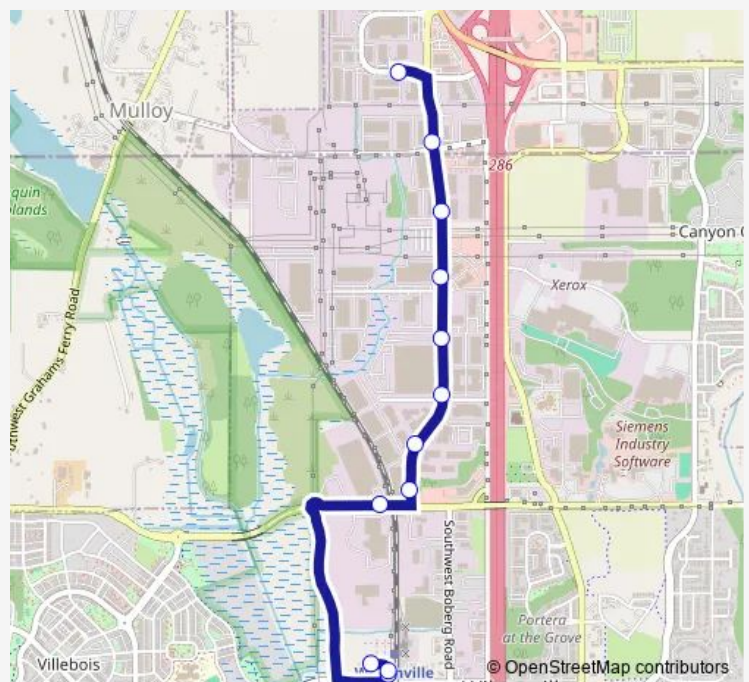

WTC Drop off B

5 Wtc

Route schedule

10100 Block SW Commerce Cir - Connect to Trimet 96 — 5 Wtc

Monday 06:04-18:40

Tuesday 06:04-18:40

Wednesday 06:04-18:40

Thursday 06:04-18:40

Friday 06:04-18:40

Saturday —

Sunday —

Route info

Direction: 10100 Block SW Commerce Cir - Connect to Trimet 96

Stops: 12

Trip Duration: 0 hour 7 min

5 - 95th Ave

Direction

5 Wtc — 10100 Block SW Commerce Cir - Connect to Trimet 96

13 stops

[Open route schedule](#)

5 Wtc

9600 Boeckman Rd Nb

95th Ave at Boeckman Rd Nb

27700 95th Ave Nb

10100 Block SW Commerce Cir - Connect to Trimet 96

Route schedule

5 Wtc — 10100 Block SW Commerce Cir - Connect to Trimet 96

Monday 05:50-18:25

Tuesday 05:50-18:25

Wednesday 05:50-18:25

Thursday 05:50-18:25