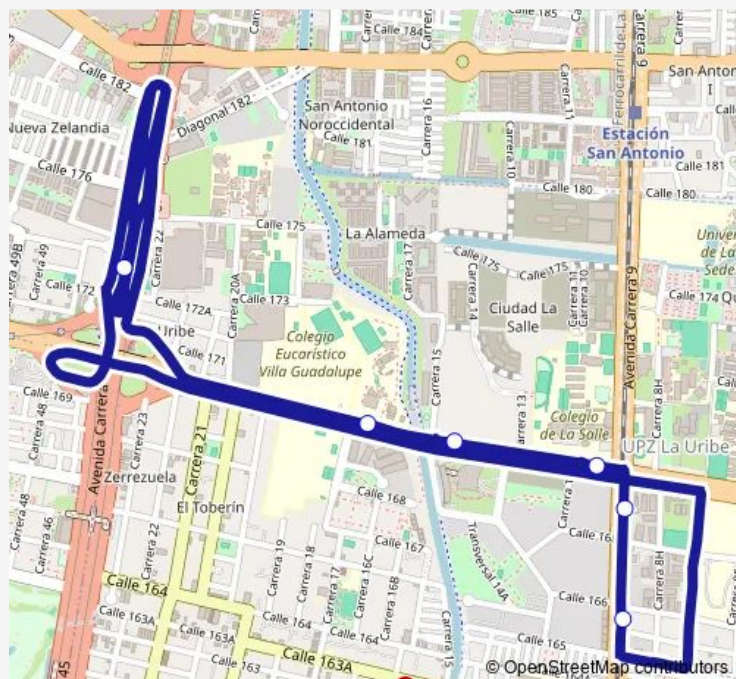

### Route schedule

Portal Norte — Portal Norte

Monday 04:30-08:30

Tuesday 04:30-08:30

Wednesday 04:30-08:30

Thursday 04:30-08:30

Friday 04:30-08:30

Saturday —

### Route info

Direction: Portal Norte

Stops: 7

Trip Duration: 0 hour 58 min

2-8 — Expreso 170 Oriental

2-8 Bus time schedules and route maps are available in an offline PDF at [busmaps.com](https://busmaps.com). Use the [busmaps.com](https://busmaps.com) website to see live bus times, train schedule or subway schedule, and step-by-step directions for all public transit in La Calera