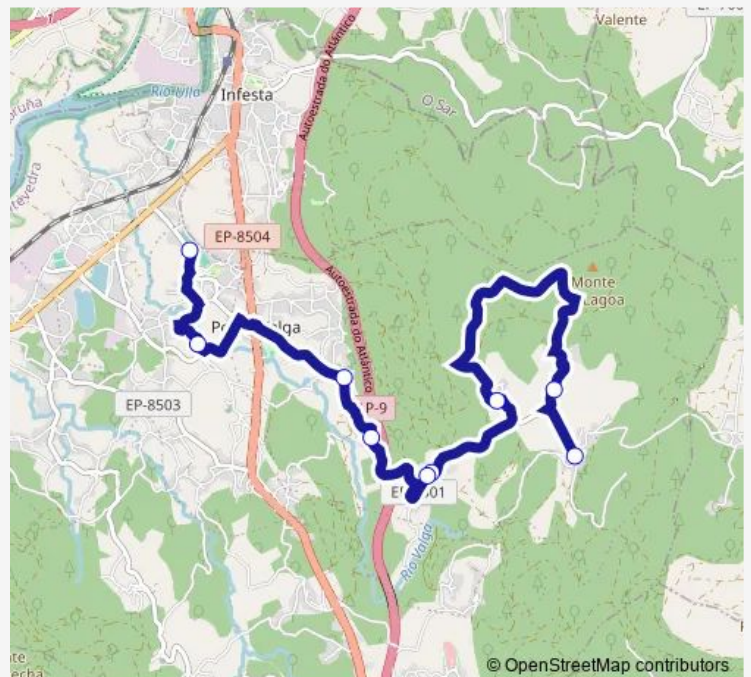

### Route schedule

IES de Valga — R/. Martores 17(Valga)

Monday 14:30-18:15

Tuesday 14:30

Wednesday 14:30

Thursday —

Friday 14:30

Saturday —

### Route info

Direction: IES de Valga

Stops: 9

Trip Duration: 0 hour 17 min

XG830060 — IES de Valga-R/. Martores 17(Valga)

**Direction**

R/. Martores 17(Valga) — IES de Valga

9 stops

## Route schedule

R/. Martores 17(Valga) — IES de Valga

Monday	08:13-16:00
Tuesday	08:13
Wednesday	08:13
Thursday	—
Friday	08:13
Saturday	—
Sunday	—

## Route info

Direction: R/. Martores 17(Valga)

Stops: 9

Trip Duration: 0 hour 17 min

XG830060 Bus time schedules and route maps are available in an offline PDF at [busmaps.com](http://busmaps.com). Use the [busmaps.com](http://busmaps.com) website to see live bus times, train schedule or subway schedule, and step-by-step directions for all public transit in Valga